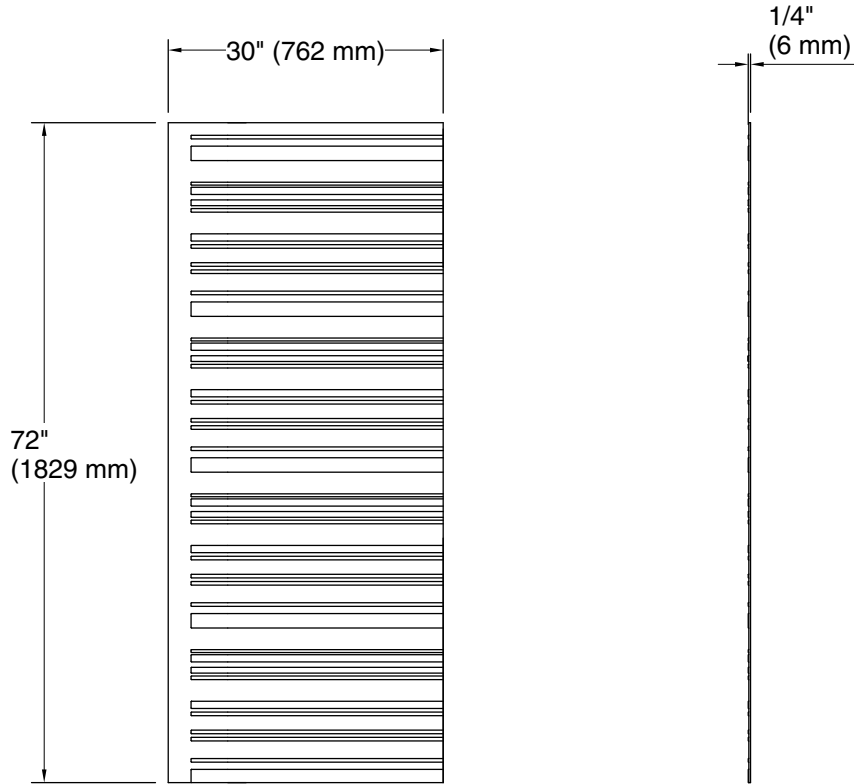

Features

- Modern linear design
- Matte finish complements any decor
- Factory-machined edges provide a finished look for walls without the need for trim
- Durable, nonporous walls are easy to clean and maintain
- Can be installed over existing bathing/showering walls for easy renovation projects
- Available in several distinct textures, each thoughtfully designed in a transitional style that blends classic and contemporary aesthetics
- Offered in a wide range of sizes to accommodate many design layouts and room dimensions
- Coordinates with other products in the Stoneridge™ collection

Technical Information

All product dimensions are nominal.

Weight: 31.87 lbs (14.5 kg)

Notes

Measure your actual product for rough-in details.

Install this product according to the installation instructions.