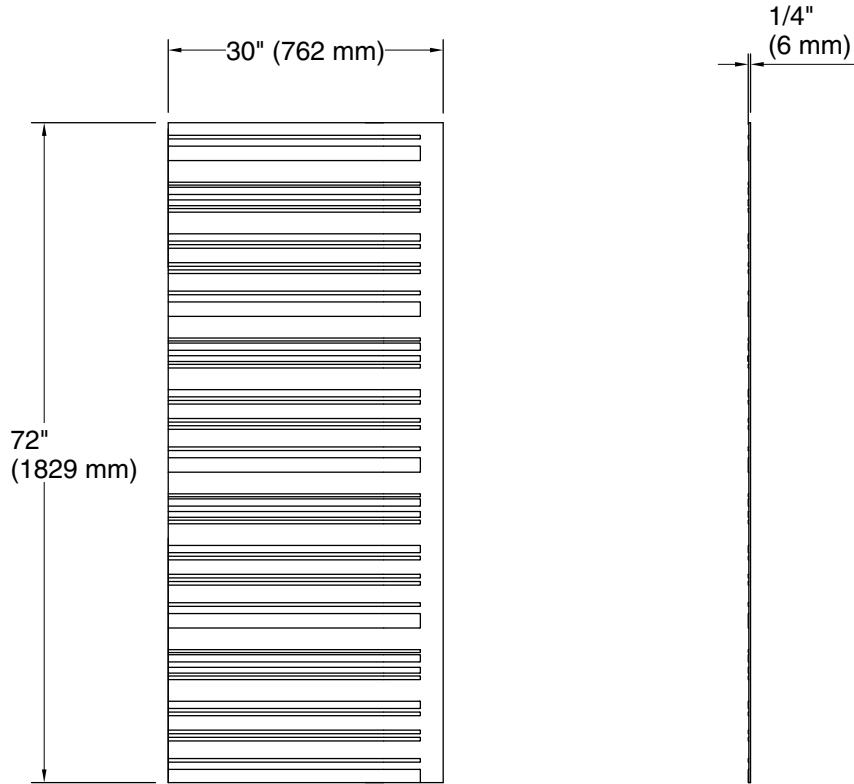

### Technical Information

All product dimensions are nominal.

Weight: 31.87 lbs (14.5 kg)

### Notes

Measure your actual product for rough-in details.

Install this product according to the installation instructions.