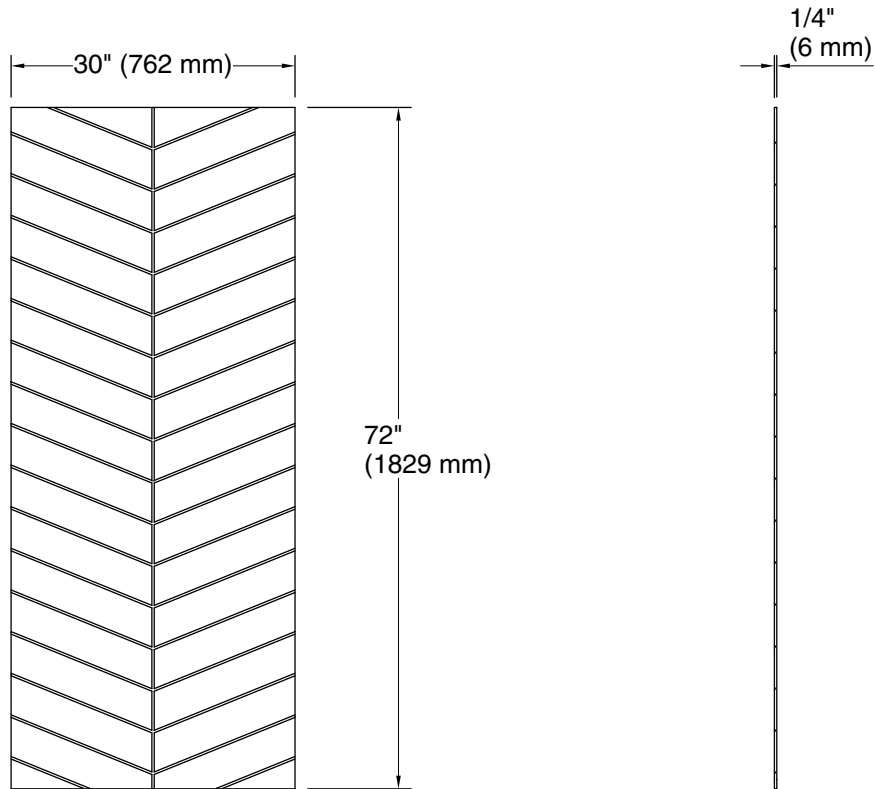

Stoneridge™
72" x 30" left bath/shower end wall with chevron
design
K-39425-T09L

Technical Information

All product dimensions are nominal.

Weight: 37.89 lbs (17.2 kg)

Notes

Measure your actual product for rough-in details.