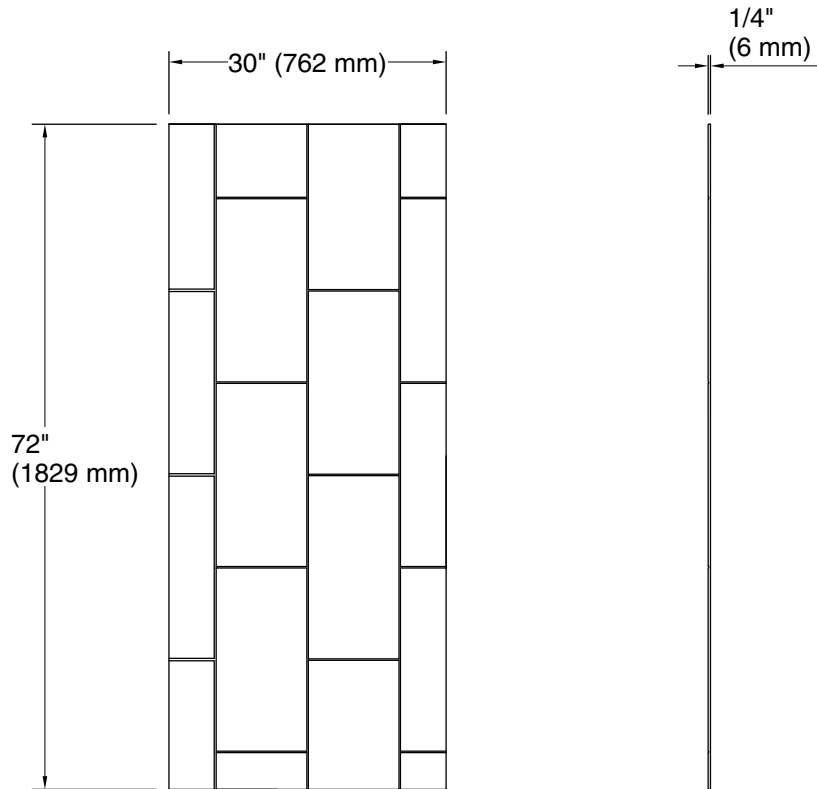

Stoneridge™
 72" x 30" left bath/shower end wall with vertical block design
K-39425-T10L

Features

- Modern vertical block design
- Matte finish complements any decor
- Factory-machined edges provide a finished look for walls without the need for trim
- Durable, nonporous walls are easy to clean and maintain
- Can be installed over existing bathing/showering walls for easy renovation projects
- Available in several distinct textures, each thoughtfully designed in a transitional style that blends classic and contemporary aesthetics
- Offered in a wide range of sizes to accommodate many design layouts and room dimensions
- Coordinates with other products in the Stoneridge™ collection

See website for detailed warranty information.

Available Colors/Finishes

Color tiles intended for reference only.

Color	Code	Description
	HW1	Honed White

Stoneridge™
72" x 30" left bath/shower end wall with vertical block design
design
K-39425-T10L

Technical Information

All product dimensions are nominal.

Weight: 38.04 lbs (17.3 kg)

Notes

Measure your actual product for rough-in details.

Install this product according to the installation instructions.