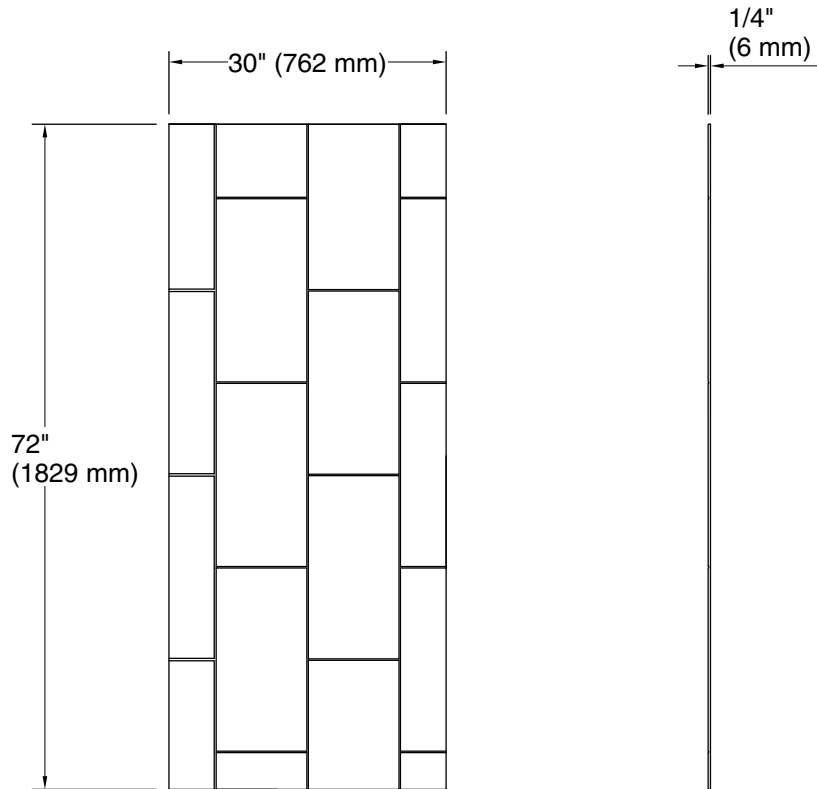

72" x 30" right bath/shower end wall with vertical block design
Stoneridge™
 design
K-39425-T10R

Features

- Modern vertical block design
- Matte finish complements any decor
- Factory-machined edges provide a finished look for walls without the need for trim
- Durable, nonporous walls are easy to clean and maintain
- Can be installed over existing bathing/showering walls for easy renovation projects
- Available in several distinct textures, each thoughtfully designed in a transitional style that blends classic and contemporary aesthetics
- Offered in a wide range of sizes to accommodate many design layouts and room dimensions
- Coordinates with other products in the Stoneridge™ collection

See website for detailed warranty information.

Available Colors/Finishes

Color tiles intended for reference only.

Color	Code	Description
	HW1	Honed White

Stoneridge™
72" x 30" right bath/shower end wall with vertical block design
design
K-39425-T10R

Technical Information

All product dimensions are nominal.

Weight: 38.04 lbs (17.3 kg)

Notes

Measure your actual product for rough-in details.

Install this product according to the installation instructions.