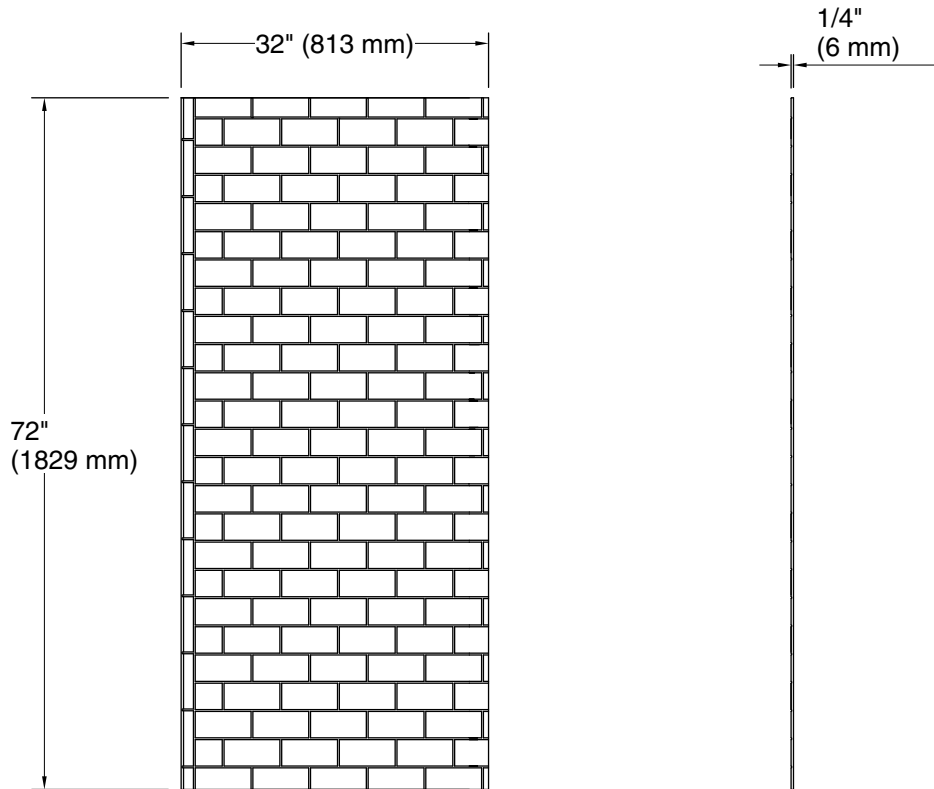

**Technical Information**

All product dimensions are nominal.

Weight: 39.91 lbs (18.1 kg)

**Notes**

Measure your actual product for rough-in details.

Install this product according to the installation instructions.