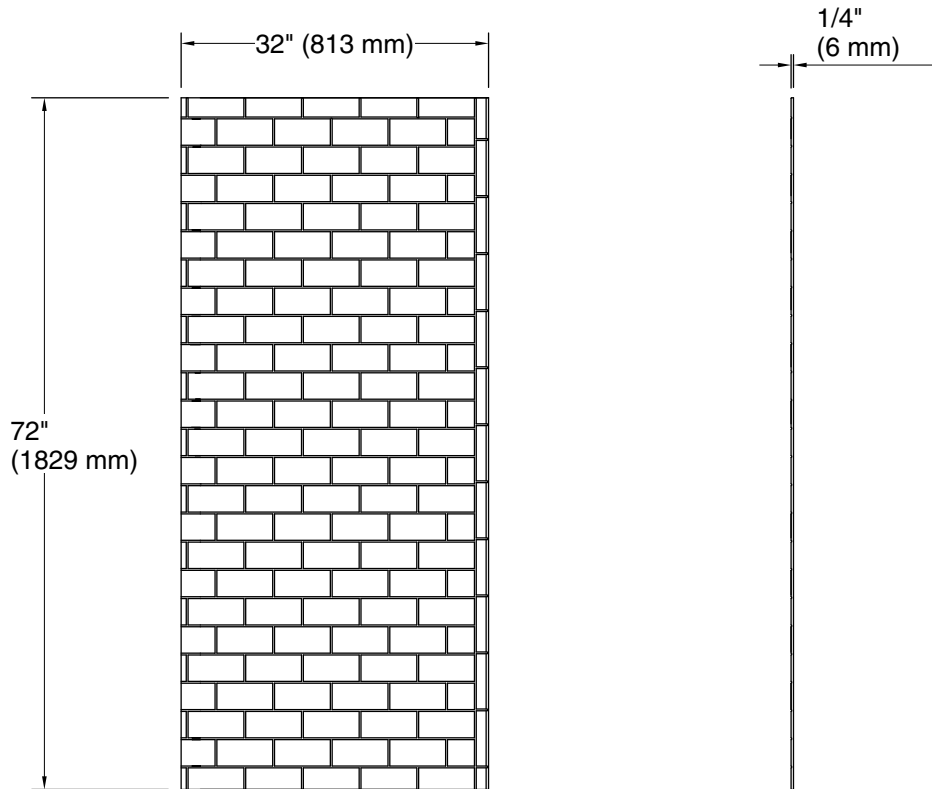

See website for detailed warranty information.

Available Colors/Finishes

Color tiles intended for reference only.

Color	Code	Description
	HW1	Honed White

Stoneridge™
72" x 32" right bath/shower end wall with subway tile
design
K-39426-T06R

Technical Information

All product dimensions are nominal.

Weight: 39.91 lbs (18.1 kg)

Notes

Measure your actual product for rough-in details.

Install this product according to the installation instructions.