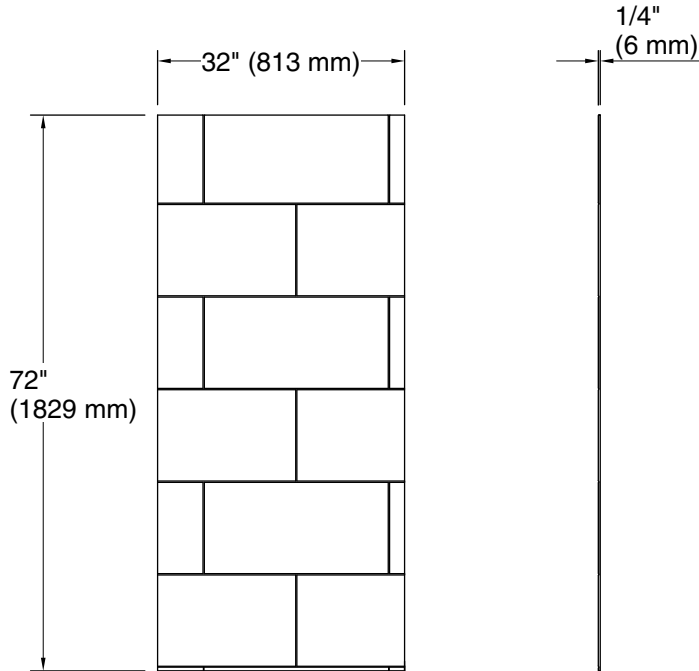

Stoneridge™

72" x 32" left bath/shower end wall with large block design
design
K-39426-T07L

Features

- Modern large block design
- Matte finish complements any decor
- Factory-machined edges provide a finished look for walls without the need for trim
- Durable, nonporous walls are easy to clean and maintain
- Can be installed over existing bathing/showering walls for easy renovation projects
- Available in several distinct textures, each thoughtfully designed in a transitional style that blends classic and contemporary aesthetics
- Offered in a wide range of sizes to accommodate many design layouts and room dimensions
- Coordinates with other products in the Stoneridge™ collection

Stoneridge™
72" x 32" left bath/shower end wall with large block design
design
K-39426-T07L

Technical Information

All product dimensions are nominal.

Weight: 40.59 lbs (18.4 kg)

Notes

Measure your actual product for rough-in details.