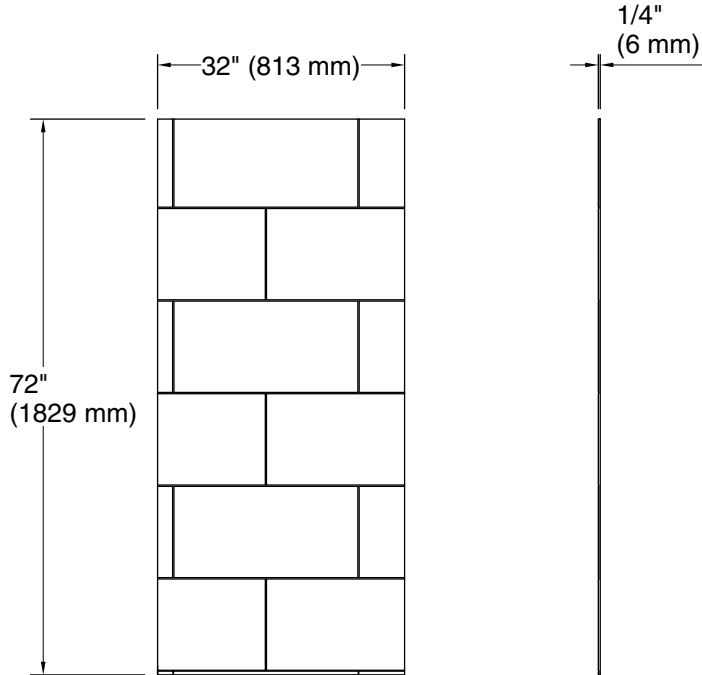

**Stoneridge™**  
 72" x 32" right bath/shower end wall with large block design  
**K-39426-T07R**

**Features**

- Modern large block design
- Matte finish complements any decor
- Factory-machined edges provide a finished look for walls without the need for trim
- Durable, nonporous walls are easy to clean and maintain
- Can be installed over existing bathing/showering walls for easy renovation projects
- Available in several distinct textures, each thoughtfully designed in a transitional style that blends classic and contemporary aesthetics
- Offered in a wide range of sizes to accommodate many design layouts and room dimensions
- Coordinates with other products in the Stoneridge™ collection

See website for detailed warranty information.

**Available Colors/Finishes**

*Color tiles intended for reference only.*

Color	Code	Description
	HW1	Honed White

**Stoneridge™**  
72" x 32" right bath/shower end wall with large block design  
**K-39426-T07R**

**Technical Information**

All product dimensions are nominal.

Weight: 40.59 lbs (18.4 kg)

**Notes**

Measure your actual product for rough-in details.

Install this product according to the installation instructions.