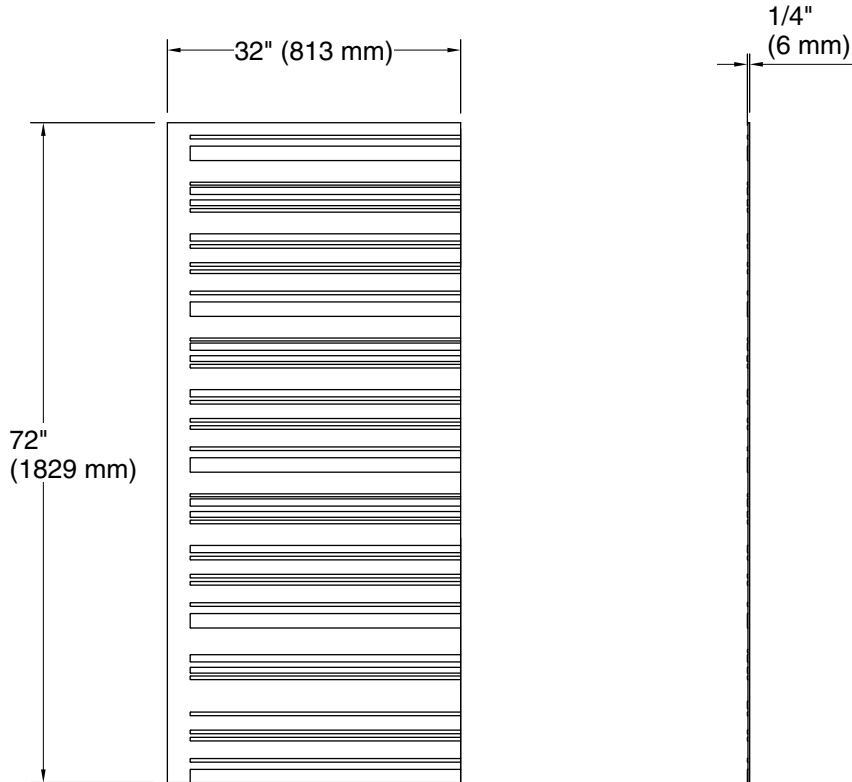

Technical Information

All product dimensions are nominal.

Weight: 34.02 lbs (15.4 kg)

Notes

Measure your actual product for rough-in details.

Install this product according to the installation instructions.