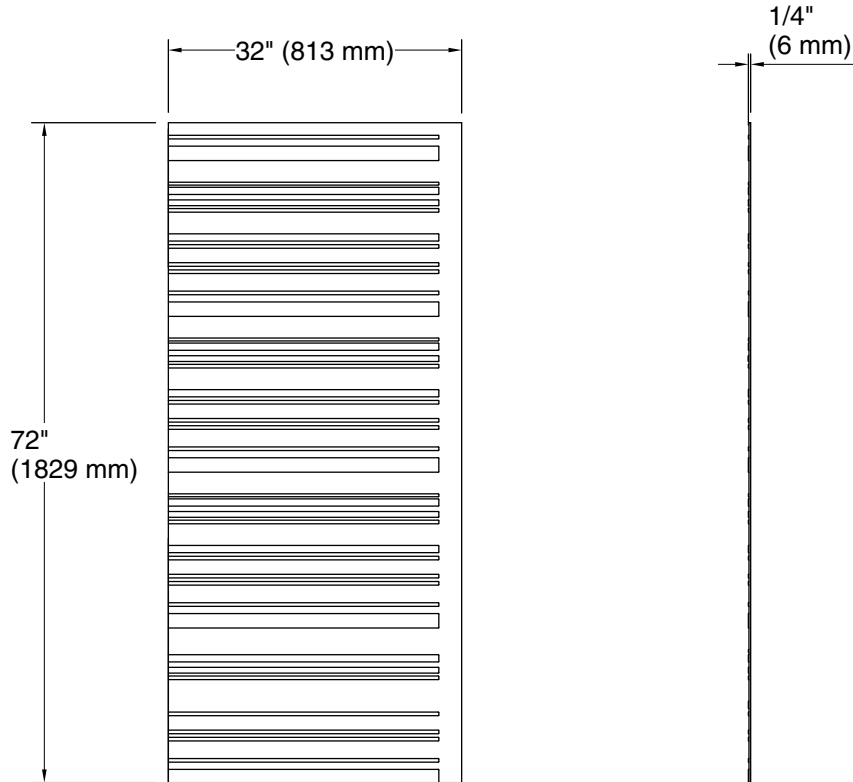

Technical Information

All product dimensions are nominal.

Weight: 34.02 lbs (15.4 kg)

Notes

Measure your actual product for rough-in details.

Install this product according to the installation instructions.