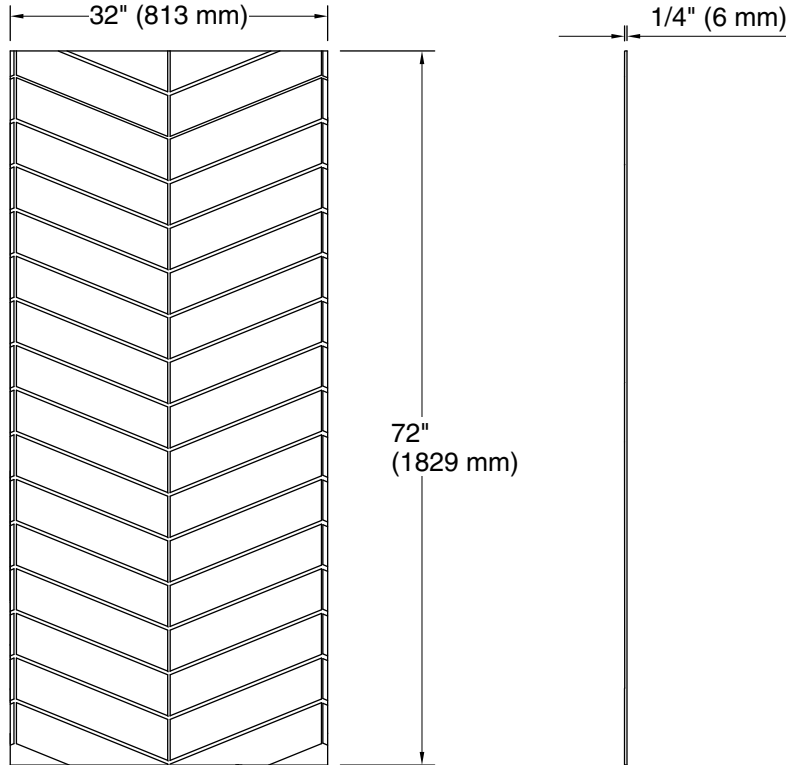

Stoneridge™
72" x 32" left bath/shower end wall with chevron
design
K-39426-T09L

Features

- Modern chevron design
- Matte finish complements any decor
- Factory-machined edges provide a finished look for walls without the need for trim
- Durable, nonporous walls are easy to clean and maintain
- Can be installed over existing bathing/showering walls for easy renovation projects
- Available in several distinct textures, each thoughtfully designed in a transitional style that blends classic and contemporary aesthetics
- Offered in a wide range of sizes to accommodate many design layouts and room dimensions
- Coordinates with other products in the Stoneridge™ collection

| | | |
|---|-----|-------------|
|  | HW1 | Honed White |
|---|-----|-------------|

Stoneridge™
72" x 32" left bath/shower end wall with chevron
design
K-39426-T09L

Technical Information

All product dimensions are nominal.