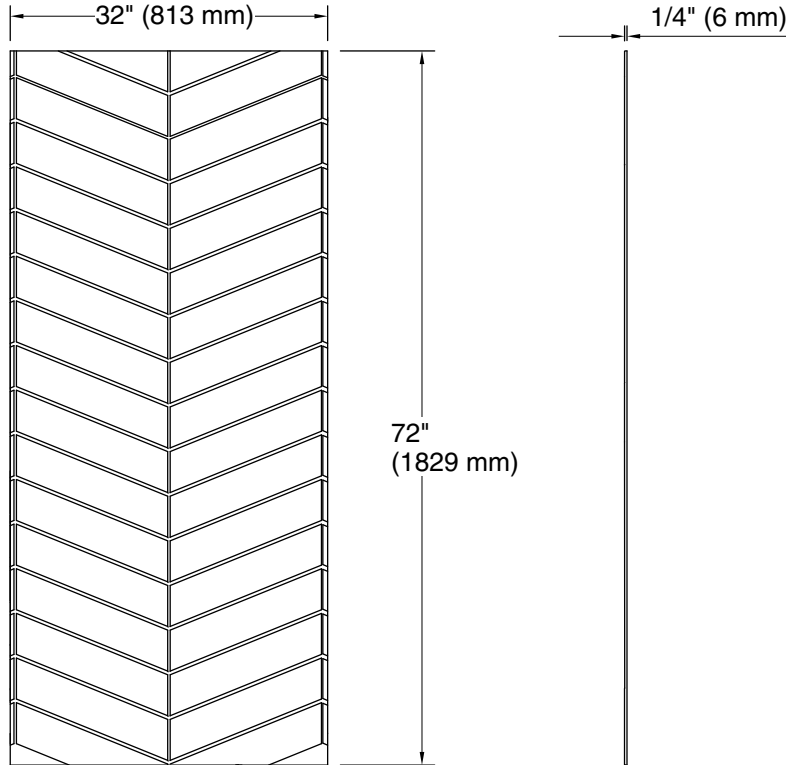

### Technical Information

All product dimensions are nominal.

Weight: 40.33 lbs (18.3 kg)