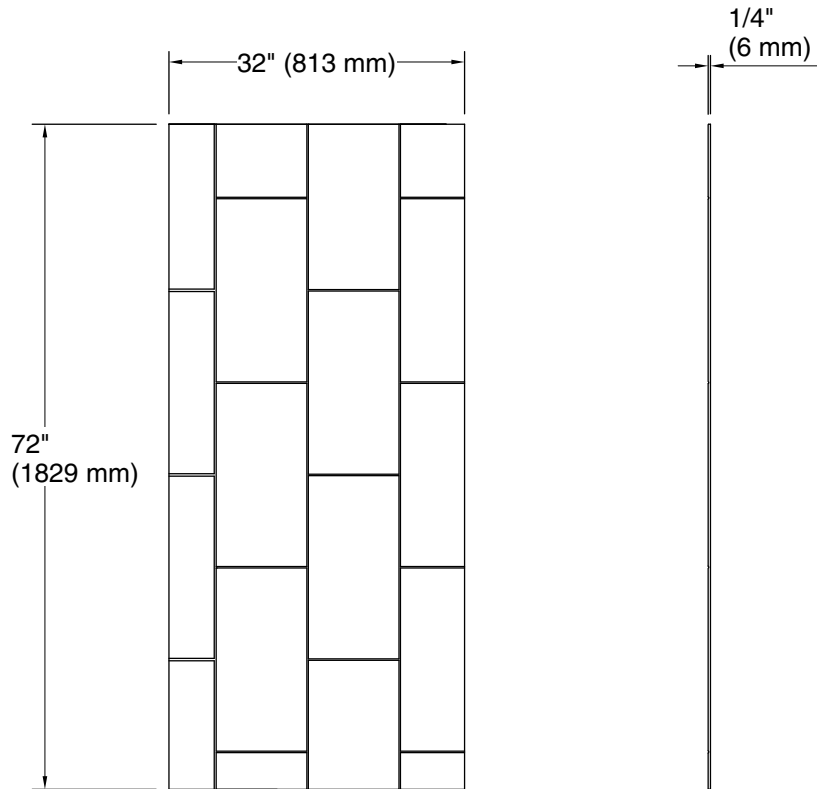

## Stoneridge™

72" x 32" left bath/shower end wall with vertical block design  
design  
**K-39426-T10L**

### Available Colors/Finishes

*Color tiles intended for reference only.*

Color	Code	Description
-------	------	-------------

	HW1	Honed White
---	-----	-------------

**Stoneridge™**  
72" x 32" left bath/shower end wall with vertical block design  
design  
**K-39426-T10L**

**Technical Information**

All product dimensions are nominal.

Weight: 40.59 lbs (18.4 kg)

**Notes**

Measure your actual product for rough-in details.

Install this product according to the installation instructions.