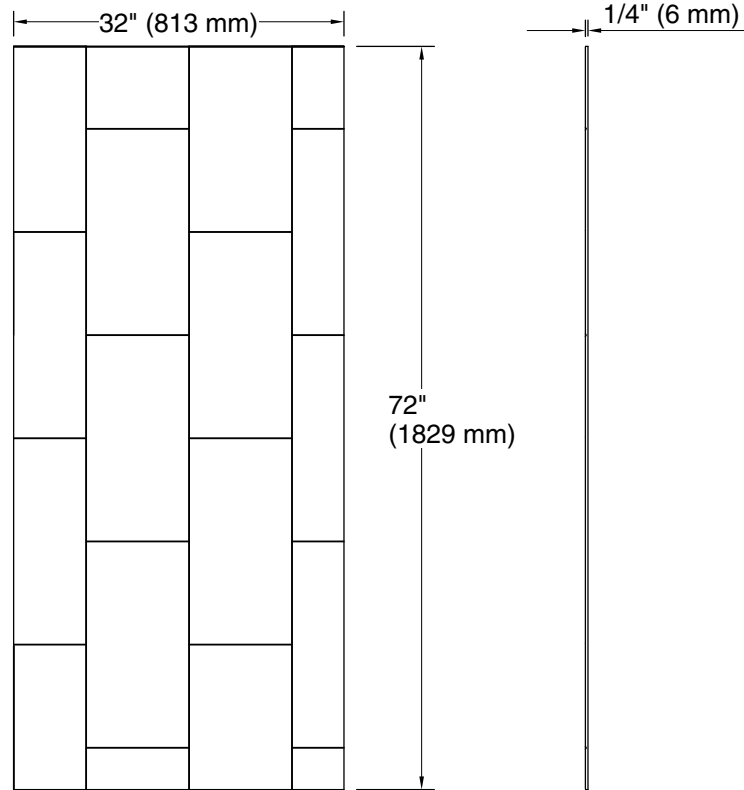

Stoneridge™
 72" x 32" right bath/shower end wall with vertical block design
K-39426-T10R

Features

- Modern vertical block design
- Matte finish complements any decor
- Factory-machined edges provide a finished look for walls without the need for trim
- Durable, nonporous walls are easy to clean and maintain
- Can be installed over existing bathing/showering walls for easy renovation projects
- Available in several distinct textures, each thoughtfully designed in a transitional style that blends classic and contemporary aesthetics
- Offered in a wide range of sizes to accommodate many design layouts and room dimensions
- Coordinates with other products in the Stoneridge™ collection

See website for detailed warranty information.

Available Colors/Finishes

Color tiles intended for reference only.

Color	Code	Description
	HW1	Honed White

Stoneridge™
72" x 32" right bath/shower end wall with vertical block design
design
K-39426-T10R

Technical Information

All product dimensions are nominal.

Weight: 40.59 lbs (18.4 kg)

Notes

Measure your actual product for rough-in details.

Install this product according to the installation instructions.