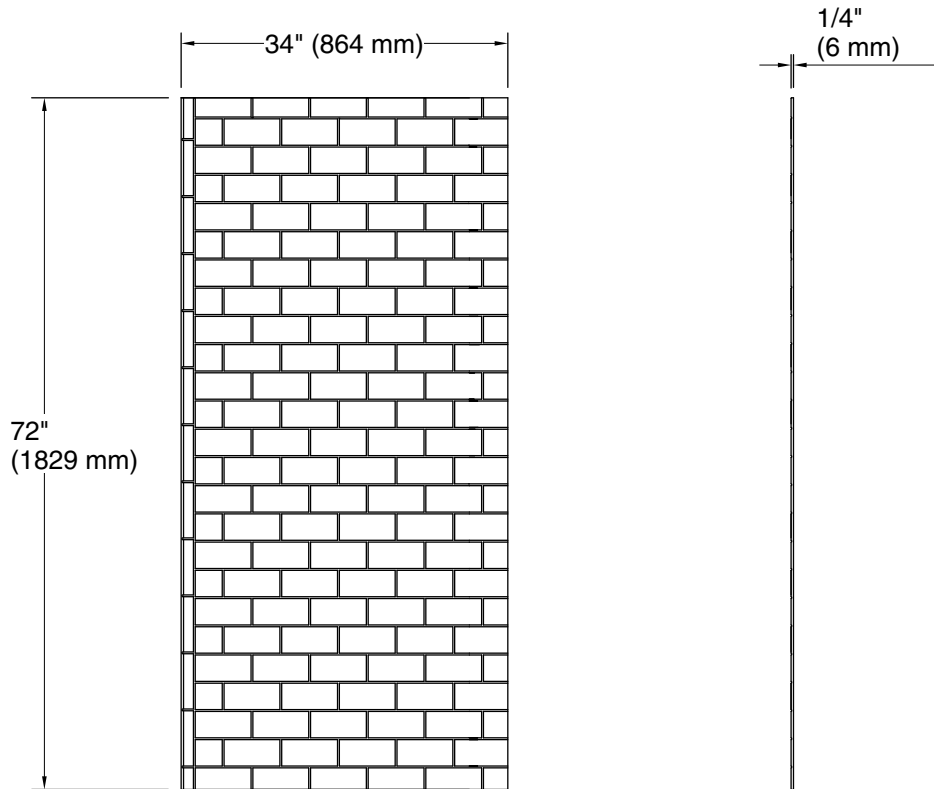

Stoneridge™

72" x 34" left bath/shower end wall with subway tile design
K-39427-T06L

Features

- Modern subway tile design
- Matte finish complements any decor
- Factory-machined edges provide a finished look for walls without the need for trim
- Durable, nonporous walls are easy to clean and maintain
- Can be installed over existing bathing/showering walls for easy renovation projects
- Available in several distinct textures, each thoughtfully designed in a transitional style that blends classic and contemporary aesthetics
- Offered in a wide range of sizes to accommodate many design layouts and room dimensions
- Coordinates with other products in the Stoneridge™ collection

See website for detailed warranty information.

Available Colors/Finishes

Color tiles intended for reference only.

Color	Code	Description
	HW1	Honed White

Stoneridge™
72" x 34" left bath/shower end wall with subway tile
design
K-39427-T06L

Technical Information

All product dimensions are nominal.

Weight: 42.43 lbs (19.2 kg)

Notes

Measure your actual product for rough-in details.

Install this product according to the installation instructions.