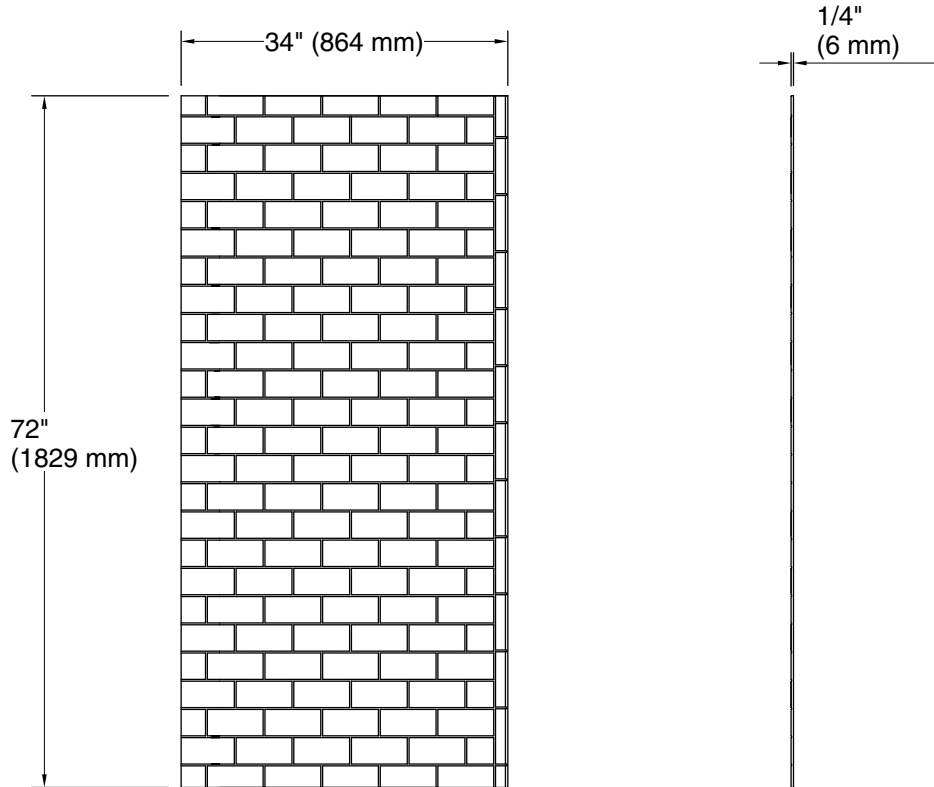

Stoneridge™
72" x 34" right bath/shower end wall with subway tile
design
K-39427-T06R

Technical Information

All product dimensions are nominal.

Weight: 42.43 lbs (19.2 kg)

Notes

Measure your actual product for rough-in details.