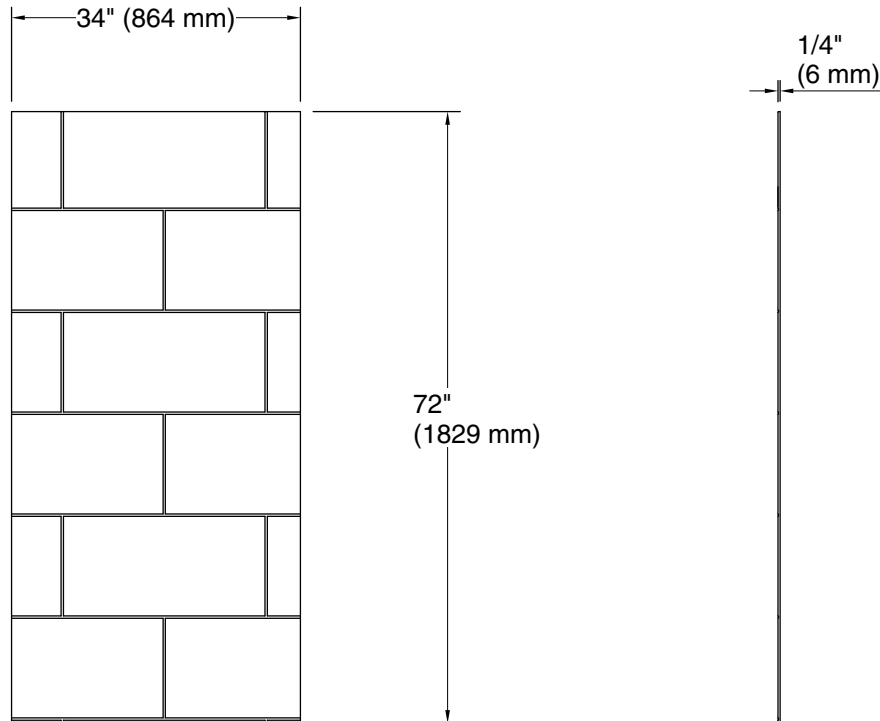

**Stoneridge™**  
72" x 34" left bath/shower end wall with large block design  
design  
**K-39427-T07L**

**Stoneridge™**  
72" x 34" left bath/shower end wall with large block design  
**K-39427-T07L**

**Technical Information**

All product dimensions are nominal.

Weight: 43.13 lbs (19.6 kg)

**Notes**

Measure your actual product for rough-in details.