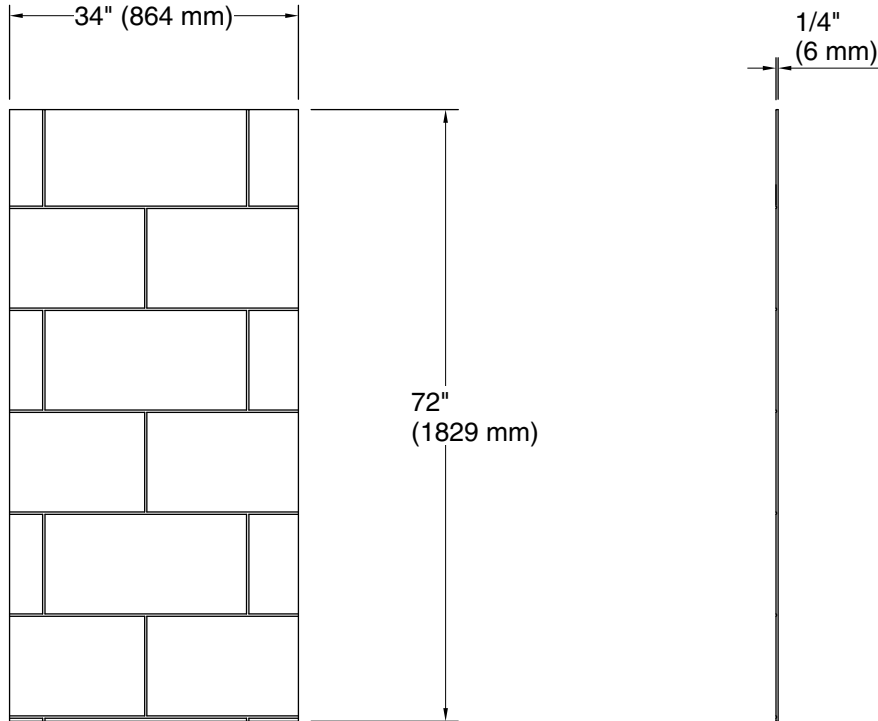

Stoneridge™
 72" x 34" right bath/shower end wall with large block design
K-39427-T07R

Features

- Modern large block design
- Matte finish complements any decor
- Factory-machined edges provide a finished look for walls without the need for trim
- Durable, nonporous walls are easy to clean and maintain
- Can be installed over existing bathing/showering walls for easy renovation projects
- Available in several distinct textures, each thoughtfully designed in a transitional style that blends classic and contemporary aesthetics
- Offered in a wide range of sizes to accommodate many design layouts and room dimensions
- Coordinates with other products in the Stoneridge™ collection

See website for detailed warranty information.

Available Colors/Finishes

Color tiles intended for reference only.

Color	Code	Description
	HW1	Honed White

Stoneridge™
72" x 34" right bath/shower end wall with large block design
K-39427-T07R

Technical Information

All product dimensions are nominal.

Weight: 43.13 lbs (19.6 kg)

Notes

Measure your actual product for rough-in details.

Install this product according to the installation instructions.