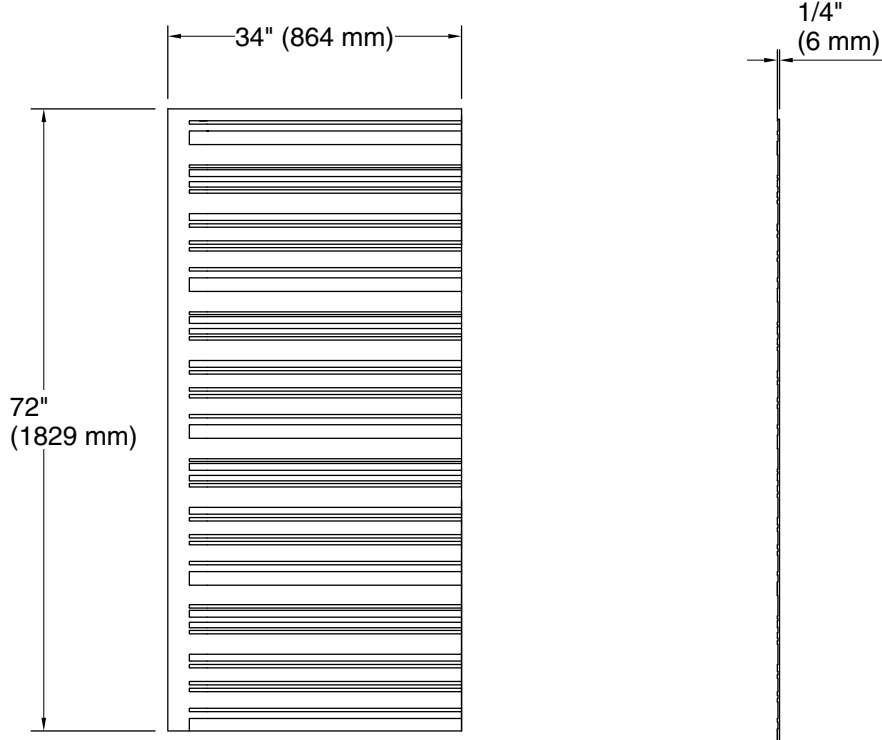

Features

- Modern linear design
- Matte finish complements any decor
- Factory-machined edges provide a finished look for walls without the need for trim
- Durable, nonporous walls are easy to clean and maintain
- Can be installed over existing bathing/showering walls for easy renovation projects
- Available in several distinct textures, each thoughtfully designed in a transitional style that blends classic and contemporary aesthetics
- Offered in a wide range of sizes to accommodate many design layouts and room dimensions
- Coordinates with other products in the Stoneridge™ collection

Technical Information

All product dimensions are nominal.

Weight: 36.16 lbs (16.4 kg)

Notes

Measure your actual product for rough-in details.

Install this product according to the installation instructions.