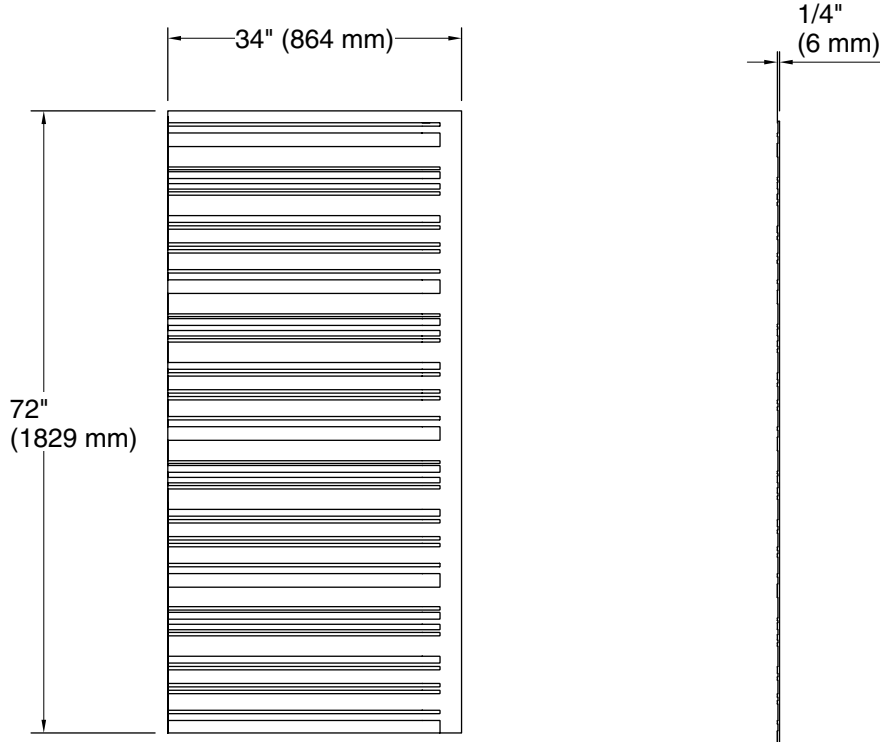

Features

- Modern linear design
- Matte finish complements any decor
- Factory-machined edges provide a finished look for walls without the need for trim
- Durable, nonporous walls are easy to clean and maintain
- Can be installed over existing bathing/showering walls for easy renovation projects
- Available in several distinct textures, each thoughtfully designed in a transitional style that blends classic and contemporary aesthetics
- Offered in a wide range of sizes to accommodate many design layouts and room dimensions
- Coordinates with other products in the Stoneridge™ collection

Technical Information

All product dimensions are nominal.

Weight: 36.16 lbs (16.4 kg)

Notes

Measure your actual product for rough-in details.

Install this product according to the installation instructions.