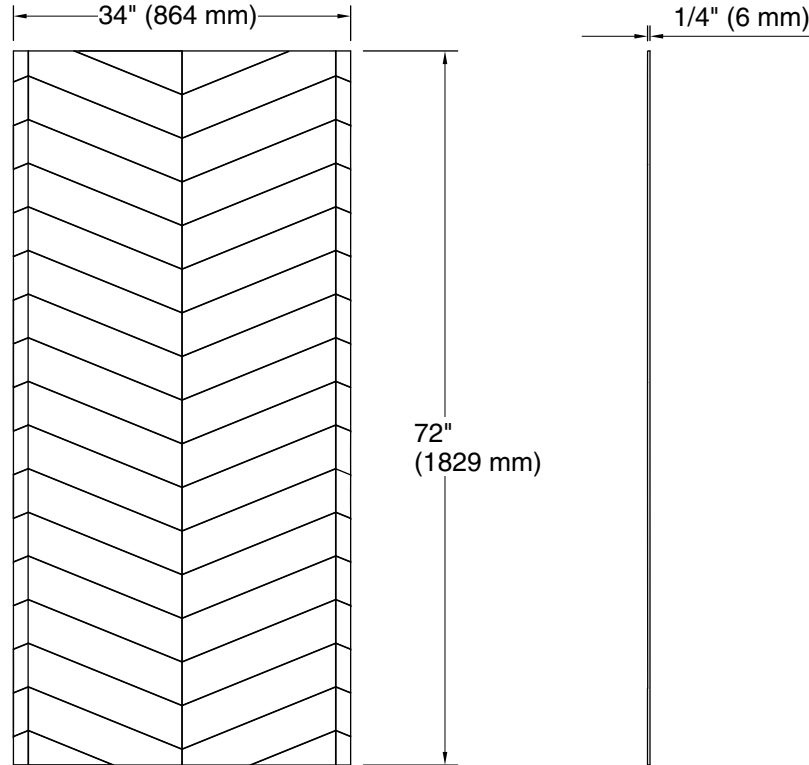

Stoneridge™

72" x 34" left bath/shower end wall with chevron design
design
K-39427-T09L

Features

- Modern chevron design
- Matte finish complements any decor
- Factory-machined edges provide a finished look for walls without the need for trim
- Durable, nonporous walls are easy to clean and maintain
- Can be installed over existing bathing/showering walls for easy renovation projects
- Available in several distinct textures, each thoughtfully designed in a transitional style that blends classic and contemporary aesthetics
- Offered in a wide range of sizes to accommodate many design layouts and room dimensions
- Coordinates with other products in the Stoneridge™ collection

Technical Information

All product dimensions are nominal.

Weight: 42.86 lbs (19.4 kg)

Notes

Measure your actual product for rough-in details.

Install this product according to the installation instructions.