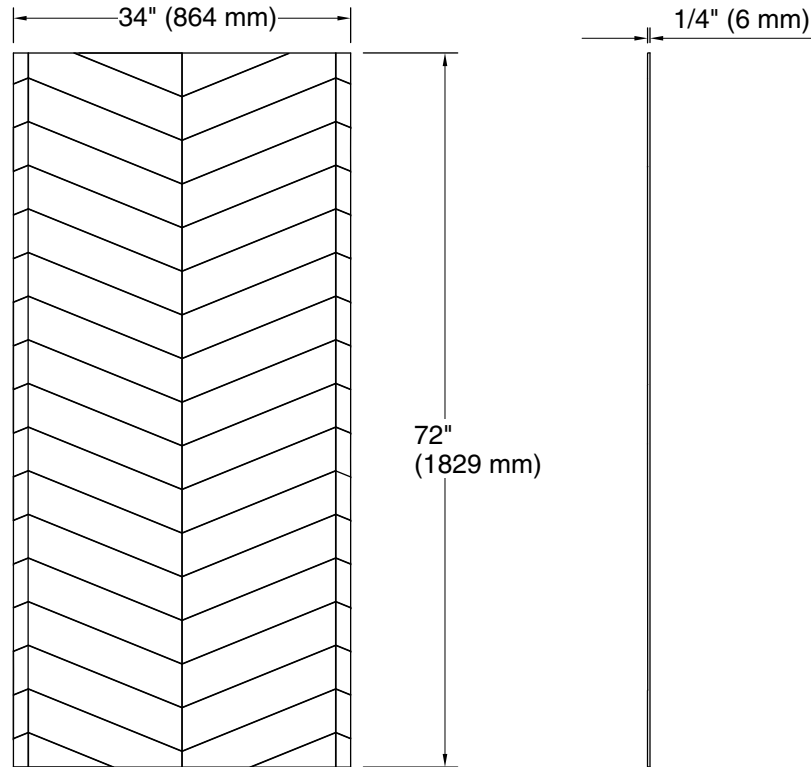

### Technical Information

All product dimensions are nominal.

Weight: 42.86 lbs (19.4 kg)