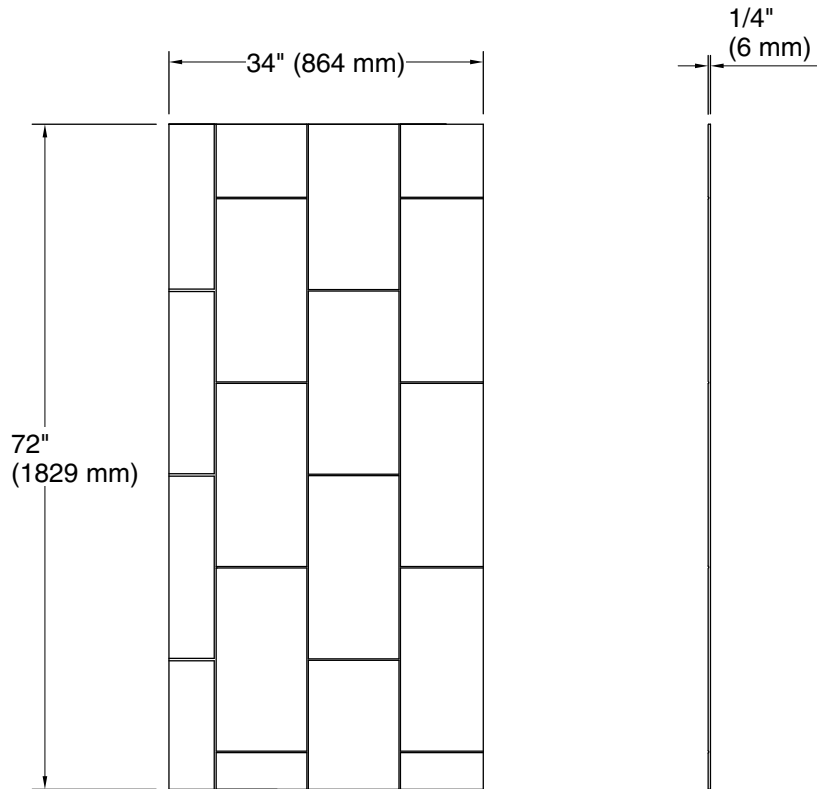

72" x 34" left bath/shower end wall with vertical block design
Stoneridge™
design
K-39427-T10L

Features

- Modern vertical block design
- Matte finish complements any decor
- Factory-machined edges provide a finished look for walls without the need for trim
- Durable, nonporous walls are easy to clean and maintain
- Can be installed over existing bathing/showering walls for easy renovation projects
- Available in several distinct textures, each thoughtfully designed in a transitional style that blends classic and contemporary aesthetics
- Offered in a wide range of sizes to accommodate many design layouts and room dimensions
- Coordinates with other products in the Stoneridge™ collection

Stoneridge™
72" x 34" left bath/shower end wall with vertical block design
design
K-39427-T10L

Technical Information

All product dimensions are nominal.

Weight: 43.13 lbs (19.6 kg)

Notes

Measure your actual product for rough-in details.