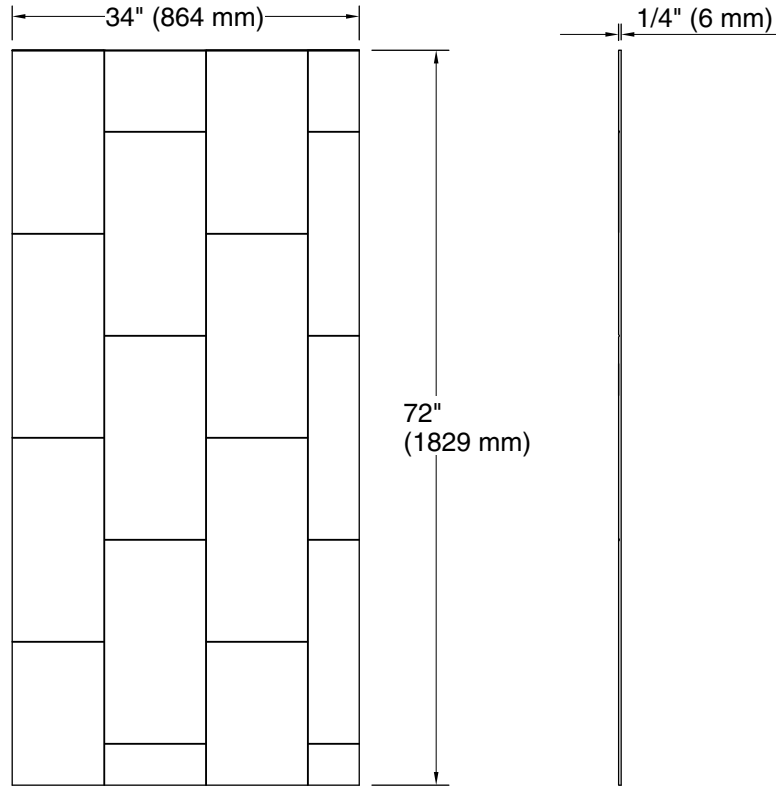

72" x 34" right bath/shower end wall with vertical block design
Stoneridge™
design
K-39427-T10R

Features

- Modern vertical block design
- Matte finish complements any decor
- Factory-machined edges provide a finished look for walls without the need for trim
- Durable, nonporous walls are easy to clean and maintain
- Can be installed over existing bathing/showering walls for easy renovation projects
- Available in several distinct textures, each thoughtfully designed in a transitional style that blends classic and contemporary aesthetics
- Offered in a wide range of sizes to accommodate many design layouts and room dimensions
- Coordinates with other products in the Stoneridge™ collection

Stoneridge™
72" x 34" right bath/shower end wall with vertical block design
design
K-39427-T10R

Technical Information

All product dimensions are nominal.

Weight: 43.13 lbs (19.6 kg)

Notes

Measure your actual product for rough-in details.