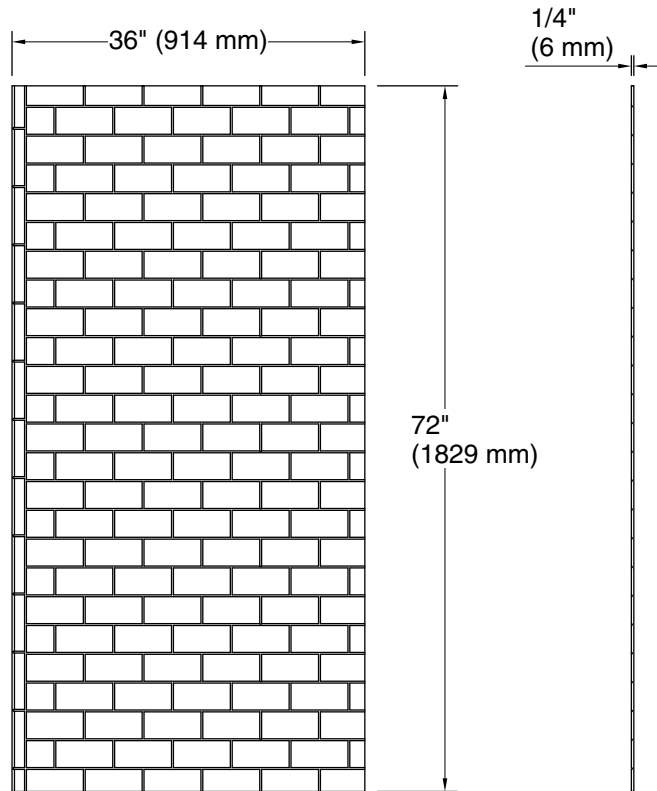

Stoneridge™

72" x 36" left bath/shower end wall with subway tile design
K-39428-T06L

Features

- Modern subway tile design
- Matte finish complements any decor
- Factory-machined edges provide a finished look for walls without the need for trim
- Durable, nonporous walls are easy to clean and maintain
- Can be installed over existing bathing/showering walls for easy renovation projects
- Available in several distinct textures, each thoughtfully designed in a transitional style that blends classic and contemporary aesthetics
- Offered in a wide range of sizes to accommodate many design layouts and room dimensions
- Coordinates with other products in the Stoneridge™ collection

Stoneridge™
72" x 36" left bath/shower end wall with subway tile
design
K-39428-T06L

Technical Information

All product dimensions are nominal.

Weight: 44.92 lbs (20.4 kg)

Notes

Measure your actual product for rough-in details.