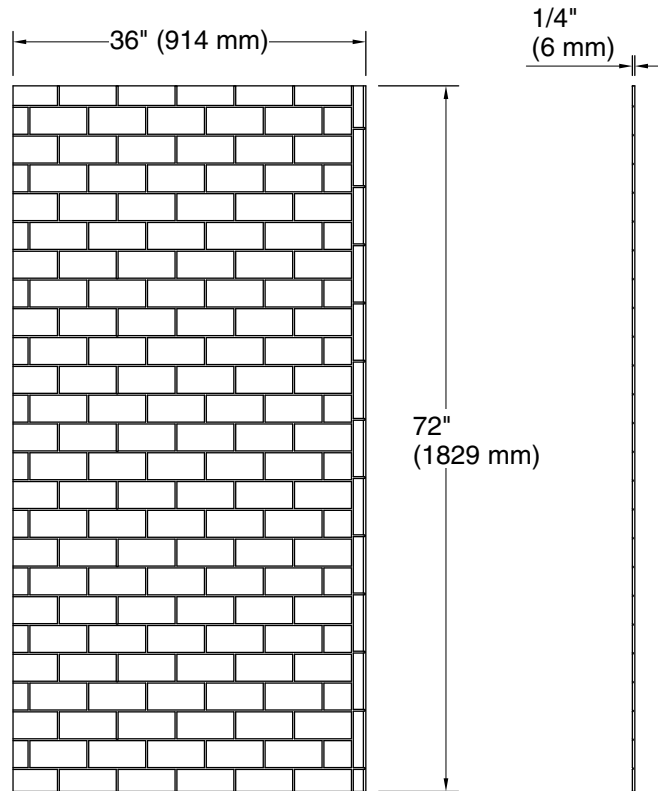

Stoneridge™
 72" x 36" right bath/shower end wall with subway tile
 design
K-39428-T06R

Features

- Modern subway tile design
- Matte finish complements any decor
- Factory-machined edges provide a finished look for walls without the need for trim
- Durable, nonporous walls are easy to clean and maintain
- Can be installed over existing bathing/showering walls for easy renovation projects
- Available in several distinct textures, each thoughtfully designed in a transitional style that blends classic and contemporary aesthetics
- Offered in a wide range of sizes to accommodate many design layouts and room dimensions
- Coordinates with other products in the Stoneridge™ collection

See website for detailed warranty information.

Available Colors/Finishes

Color tiles intended for reference only.

Color Code Description

	HW1	Honed White
---	-----	-------------

Stoneridge™
72" x 36" right bath/shower end wall with subway tile
design
K-39428-T06R

Technical Information

All product dimensions are nominal.

Weight: 44.92 lbs (20.4 kg)

Notes

Measure your actual product for rough-in details.

Install this product according to the installation instructions.