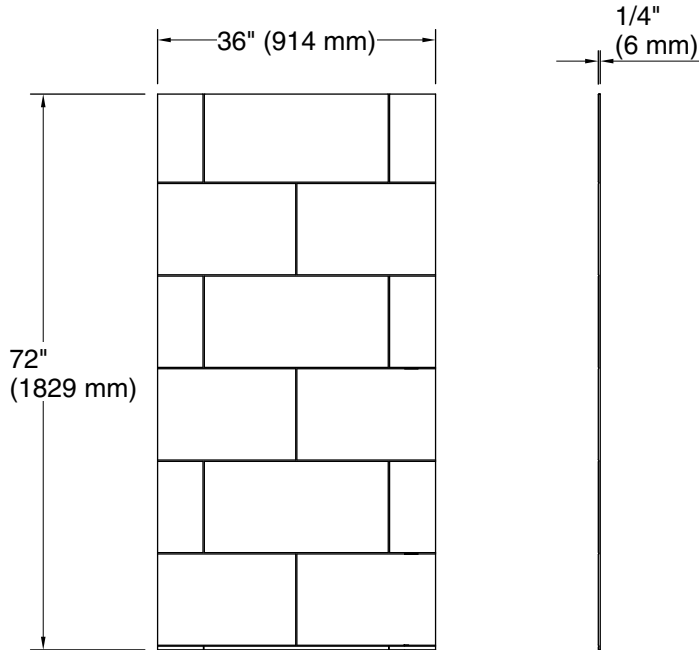

Stoneridge™

72" x 36" left bath/shower end wall with large block design
design
K-39428-T07L

Features

- Modern large block design
- Matte finish complements any decor
- Factory-machined edges provide a finished look for walls without the need for trim
- Durable, nonporous walls are easy to clean and maintain
- Can be installed over existing bathing/showering walls for easy renovation projects
- Available in several distinct textures, each thoughtfully designed in a transitional style that blends classic and contemporary aesthetics
- Offered in a wide range of sizes to accommodate many design layouts and room dimensions
- Coordinates with other products in the Stoneridge™ collection

Stoneridge™
72" x 36" left bath/shower end wall with large block design
design
K-39428-T07L

Technical Information

All product dimensions are nominal.

Weight: 45.67 lbs (20.7 kg)

Notes

Measure your actual product for rough-in details.