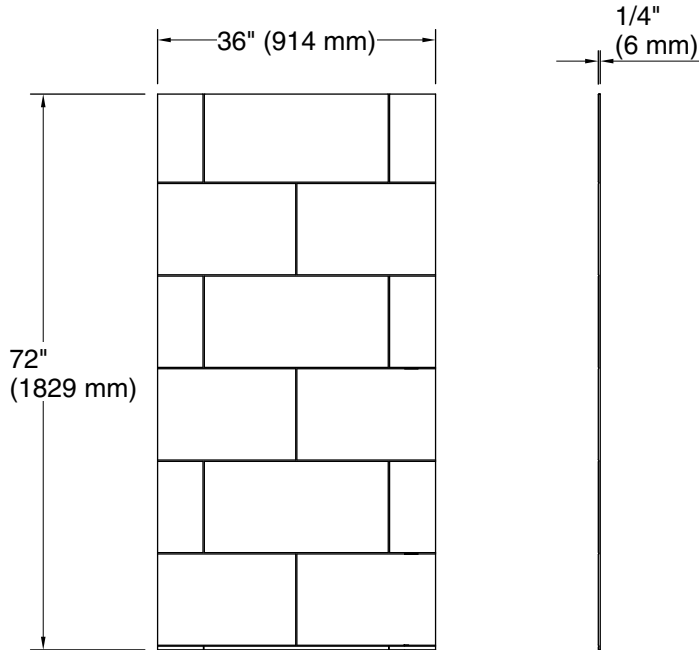

Stoneridge™
72" x 36" right bath/shower end wall with large block design
design
K-39428-T07R

Features

- Modern large block design
- Matte finish complements any decor
- Factory-machined edges provide a finished look for walls without the need for trim
- Durable, nonporous walls are easy to clean and maintain
- Can be installed over existing bathing/showering walls for easy renovation projects
- Available in several distinct textures, each thoughtfully designed in a transitional style that blends classic and contemporary aesthetics
- Offered in a wide range of sizes to accommodate many design layouts and room dimensions
- Coordinates with other products in the Stoneridge™ collection

Stoneridge™
72" x 36" right bath/shower end wall with large block design
K-39428-T07R

Technical Information

All product dimensions are nominal.

Weight: 45.67 lbs (20.7 kg)

Notes

Measure your actual product for rough-in details.