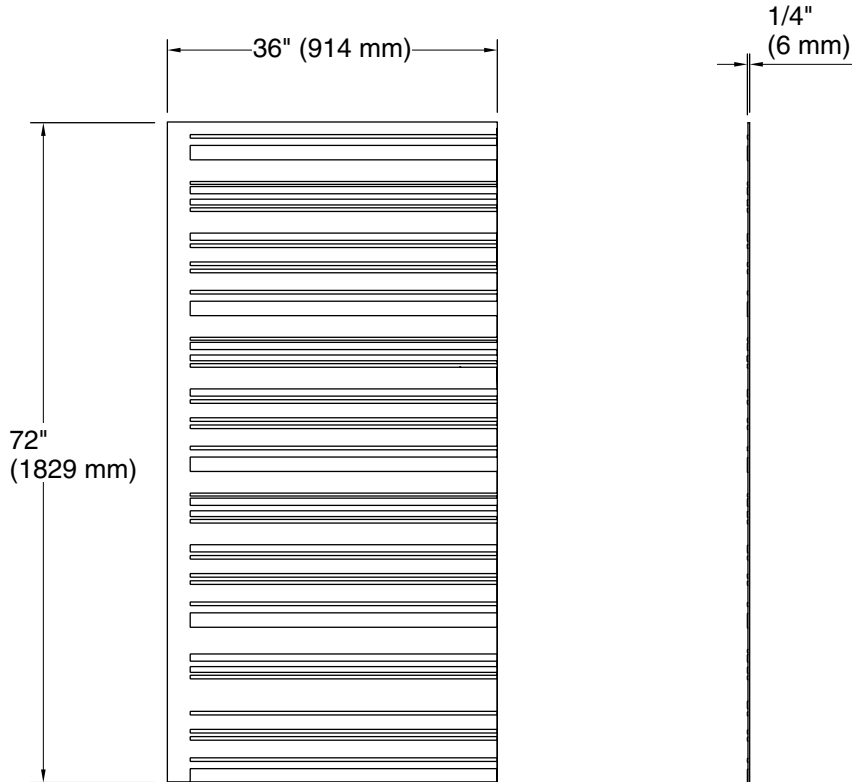

Technical Information

All product dimensions are nominal.

Weight: 38.3 lbs (17.4 kg)

Notes

Measure your actual product for rough-in details.

Install this product according to the installation instructions.