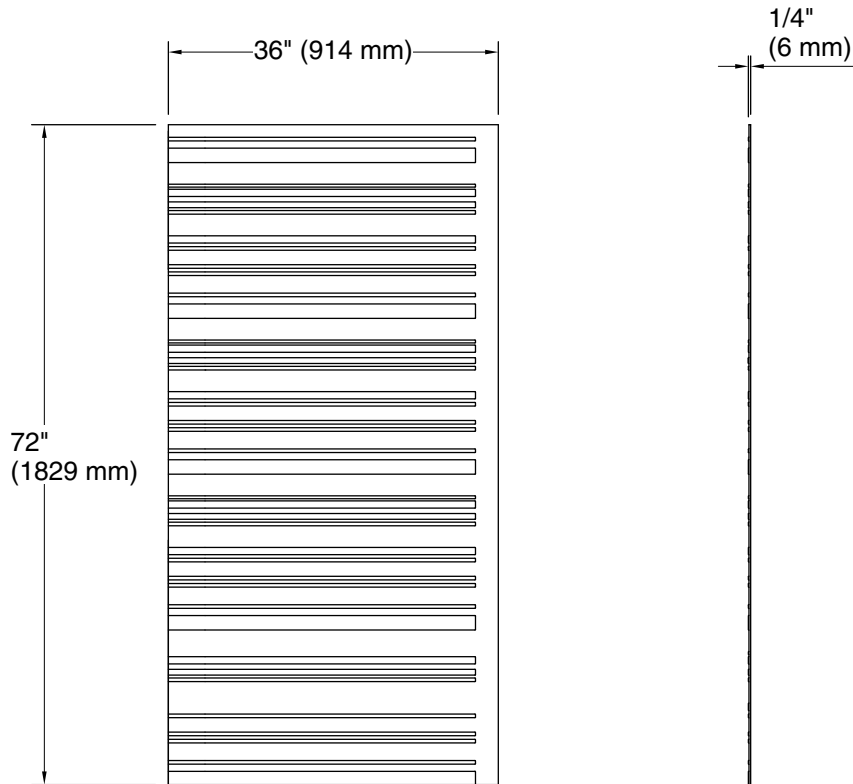

Technical Information

All product dimensions are nominal.

Weight: 38.3 lbs (17.4 kg)

Notes

Measure your actual product for rough-in details.

Install this product according to the installation instructions.