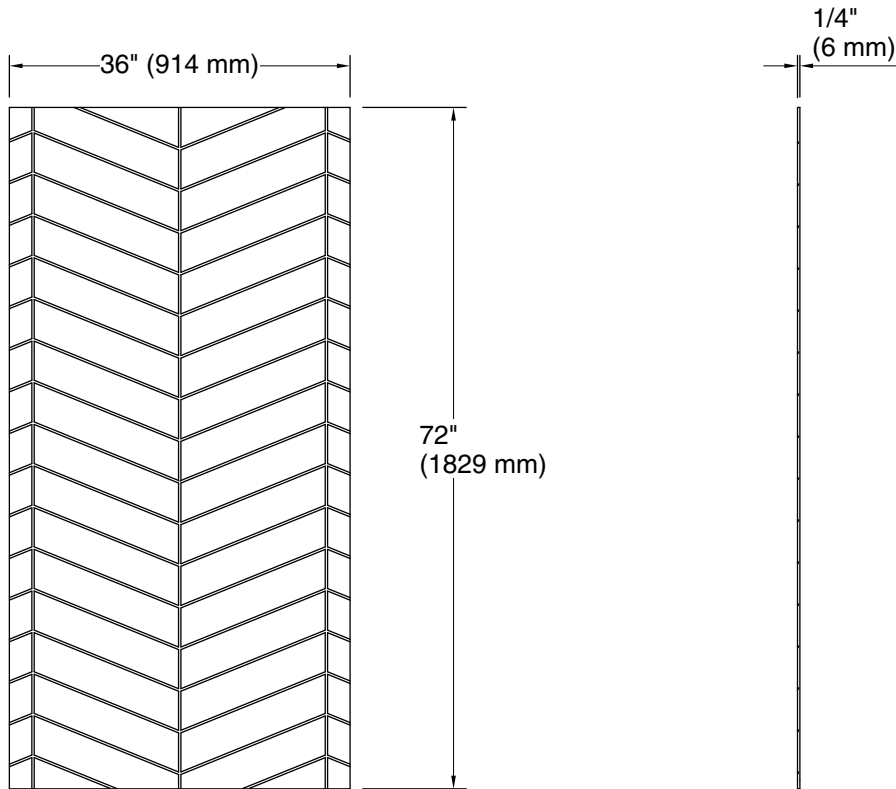

Stoneridge™

72" x 36" left bath/shower end wall with chevron design
design
K-39428-T09L

Features

- Modern chevron design
- Matte finish complements any decor
- Factory-machined edges provide a finished look for walls without the need for trim
- Durable, nonporous walls are easy to clean and maintain
- Can be installed over existing bathing/showering walls for easy renovation projects
- Available in several distinct textures, each thoughtfully designed in a transitional style that blends classic and contemporary aesthetics
- Offered in a wide range of sizes to accommodate many design layouts and room dimensions
- Coordinates with other products in the Stoneridge™ collection

Stoneridge™
72" x 36" left bath/shower end wall with chevron
design
K-39428-T09L

Technical Information

All product dimensions are nominal.

Weight: 45.39 lbs (20.6 kg)

Notes

Measure your actual product for rough-in details.