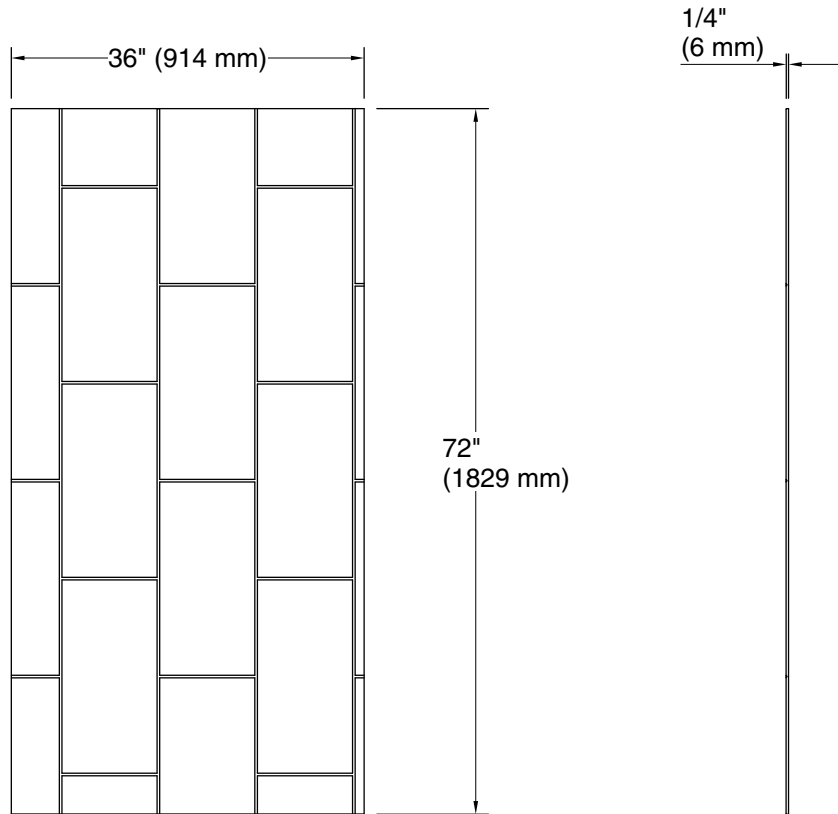

Stoneridge™
 72" x 36" left bath/shower end wall with vertical block design
K-39428-T10L

Features

- Modern vertical block design
- Matte finish complements any decor
- Factory-machined edges provide a finished look for walls without the need for trim
- Durable, nonporous walls are easy to clean and maintain
- Can be installed over existing bathing/showering walls for easy renovation projects
- Available in several distinct textures, each thoughtfully designed in a transitional style that blends classic and contemporary aesthetics
- Offered in a wide range of sizes to accommodate many design layouts and room dimensions
- Coordinates with other products in the Stoneridge™ collection

See website for detailed warranty information.

Available Colors/Finishes

Color tiles intended for reference only.

Color Code Description

	HW1	Honed White
---	-----	-------------

Stoneridge™
72" x 36" left bath/shower end wall with vertical block design
design
K-39428-T10L

Technical Information

All product dimensions are nominal.

Weight: 45.63 lbs (20.7 kg)

Notes

Measure your actual product for rough-in details.

Install this product according to the installation instructions.