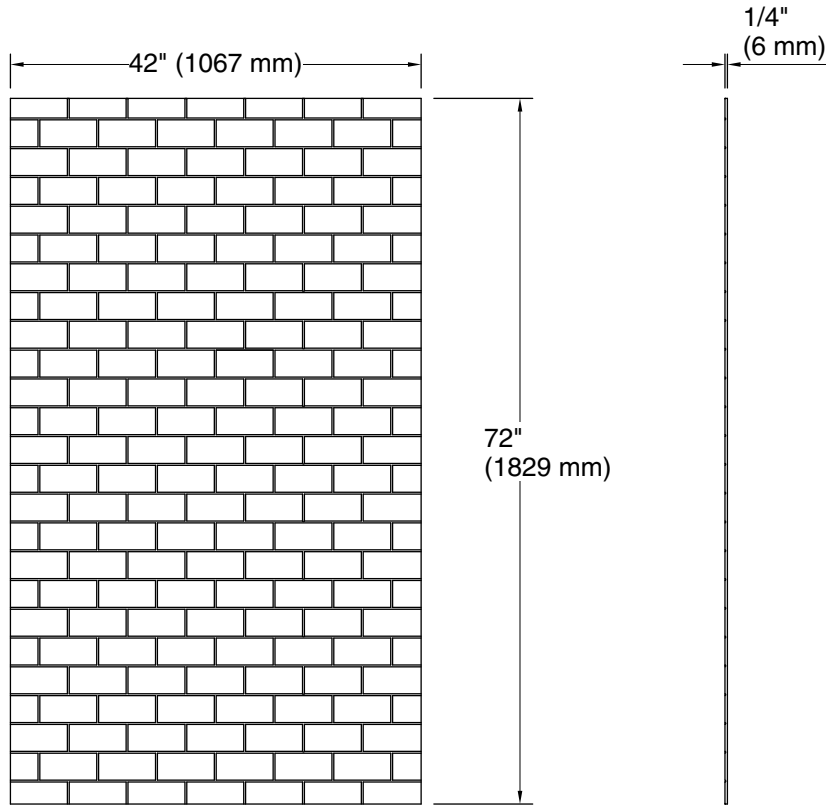

**Technical Information**

All product dimensions are nominal.

Weight: 52.5 lbs (23.8 kg)

**Notes**

Measure your actual product for rough-in details.

Install this product according to the installation instructions.