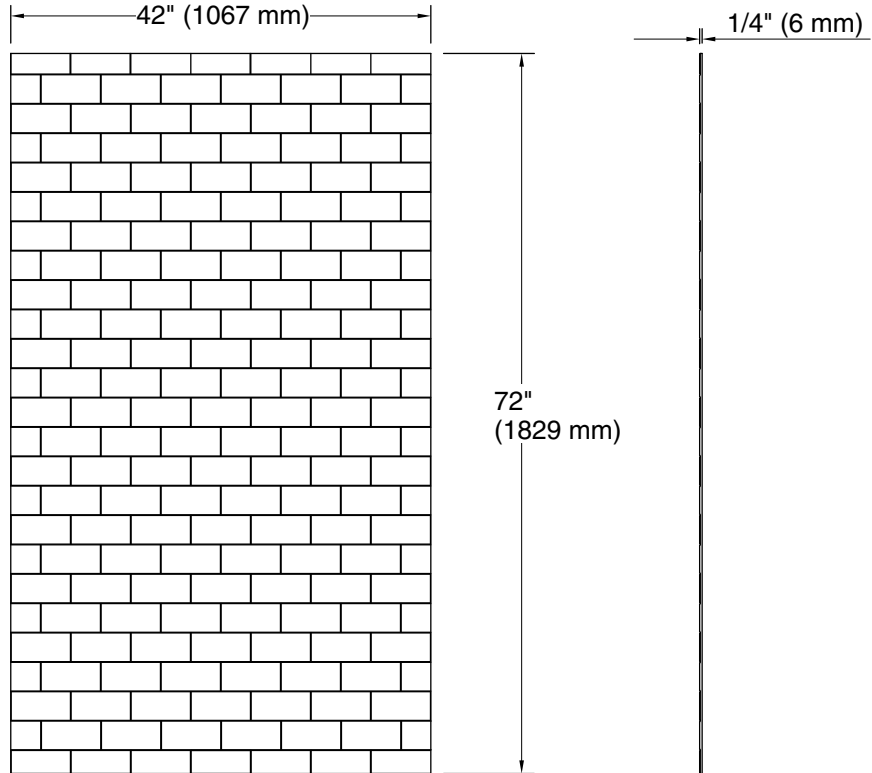

Stoneridge™
72" x 42" right bath/shower end wall with subway tile
design
K-39429-T06R

Features

- Modern subway tile design
- Matte finish complements any decor
- Factory-machined edges provide a finished look for walls without the need for trim
- Durable, nonporous walls are easy to clean and maintain
- Can be installed over existing bathing/showering walls for easy renovation projects
- Available in several distinct textures, each thoughtfully designed in a transitional style that blends classic and contemporary aesthetics
- Offered in a wide range of sizes to accommodate many design layouts and room dimensions
- Coordinates with other products in the Stoneridge™ collection

Technical Information

All product dimensions are nominal.

Weight: 52.5 lbs (23.8 kg)

Notes

Measure your actual product for rough-in details.

Install this product according to the installation instructions.