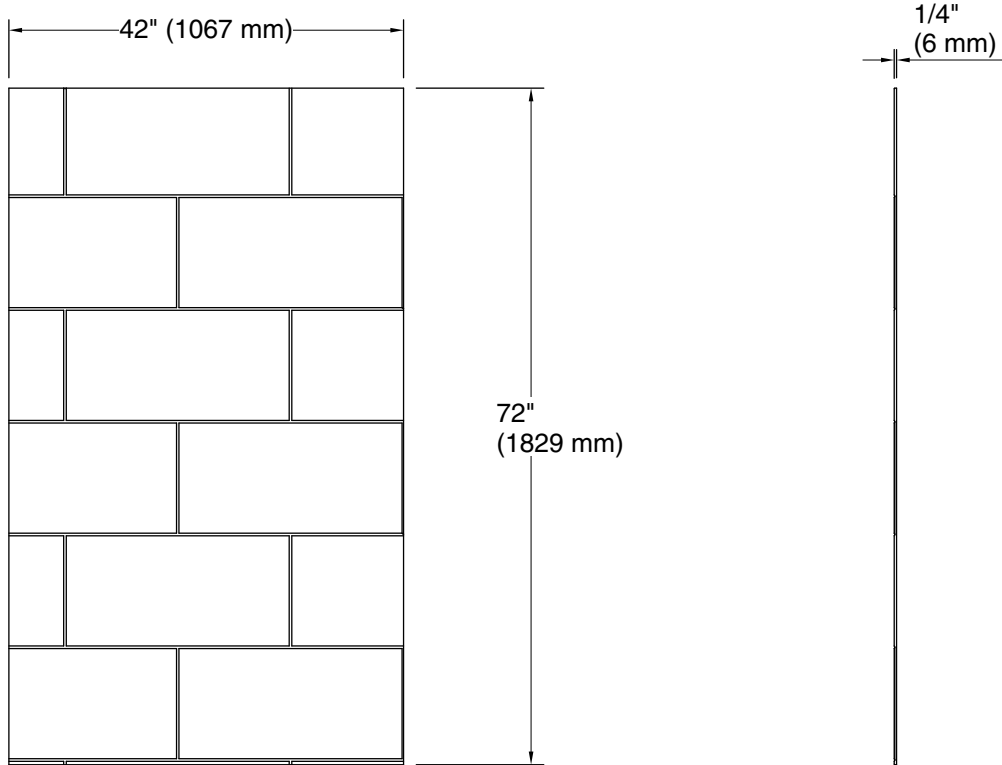

Stoneridge™

72" x 42" left bath/shower end wall with large block design
design
K-39429-T07L

Features

- Modern large block design
- Matte finish complements any decor
- Factory-machined edges provide a finished look for walls without the need for trim
- Durable, nonporous walls are easy to clean and maintain
- Can be installed over existing bathing/showering walls for easy renovation projects
- Available in several distinct textures, each thoughtfully designed in a transitional style that blends classic and contemporary aesthetics
- Offered in a wide range of sizes to accommodate many design layouts and room dimensions
- Coordinates with other products in the Stoneridge™ collection

See website for detailed warranty information.

Available Colors/Finishes

Color tiles intended for reference only.

Color Code Description

	HW1	Honed White
--	-----	-------------

Stoneridge™
72" x 42" left bath/shower end wall with large block design
design
K-39429-T07L

Technical Information

All product dimensions are nominal.

Weight: 53.28 lbs (24.2 kg)

Notes

Measure your actual product for rough-in details.

Install this product according to the installation instructions.