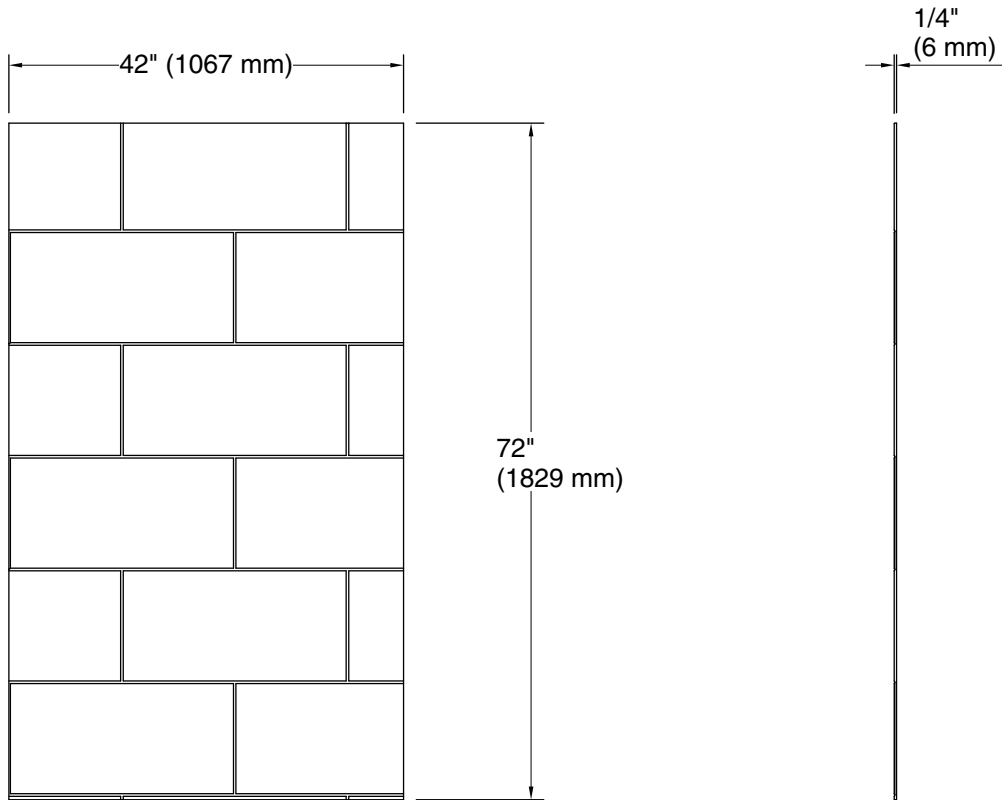

Stoneridge™
 72" x 42" right bath/shower end wall with large block design
K-39429-T07R

Features

- Modern large block design
- Matte finish complements any decor
- Factory-machined edges provide a finished look for walls without the need for trim
- Durable, nonporous walls are easy to clean and maintain
- Can be installed over existing bathing/showering walls for easy renovation projects
- Available in several distinct textures, each thoughtfully designed in a transitional style that blends classic and contemporary aesthetics
- Offered in a wide range of sizes to accommodate many design layouts and room dimensions
- Coordinates with other products in the Stoneridge™ collection

See website for detailed warranty information.

Available Colors/Finishes

Color tiles intended for reference only.

| Color | Code | Description |
|---|------|-------------|
|  | HW1 | Honed White |

Stoneridge™
72" x 42" right bath/shower end wall with large block design
K-39429-T07R

Technical Information

All product dimensions are nominal.

Weight: 53.28 lbs (24.2 kg)

Notes

Measure your actual product for rough-in details.

Install this product according to the installation instructions.