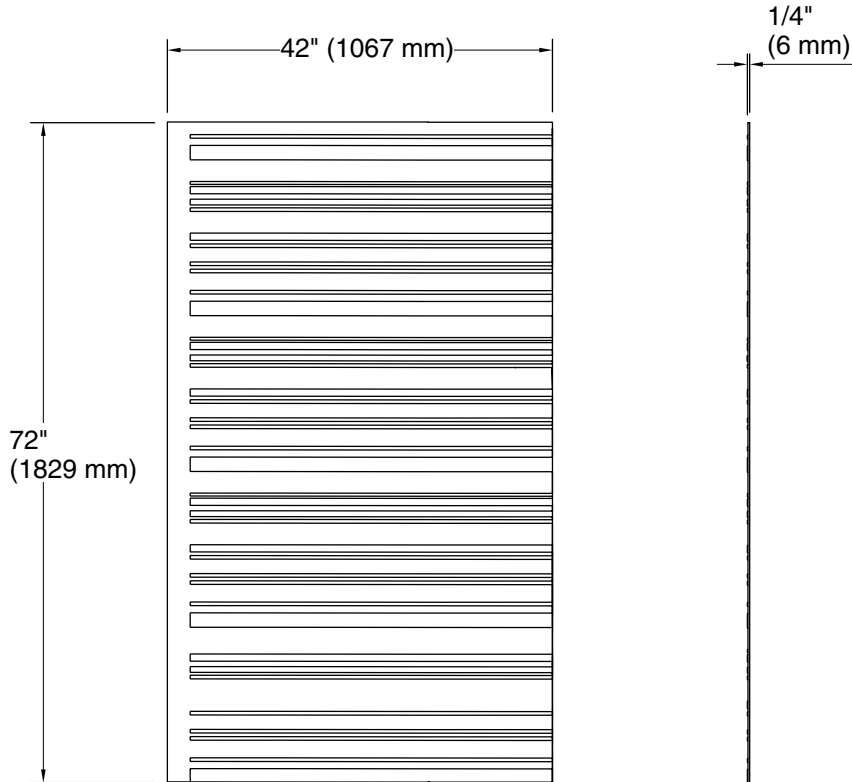

Technical Information

All product dimensions are nominal.

Weight: 44.74 lbs (20.3 kg)

Notes

Measure your actual product for rough-in details.

Install this product according to the installation instructions.