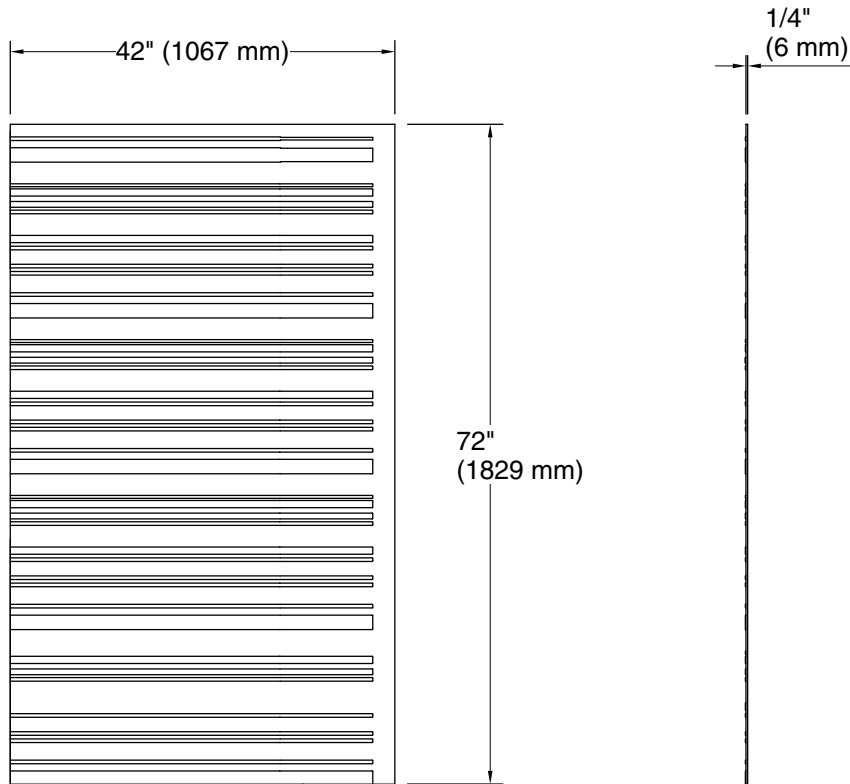

72" x 42" right bath/shower end wall with linear design  
**Stoneridge™**  
**K-39429-T08R**

**Features**

- Modern linear design
- Matte finish complements any decor
- Factory-machined edges provide a finished look for walls without the need for trim
- Durable, nonporous walls are easy to clean and maintain
- Can be installed over existing bathing/showering walls for easy renovation projects
- Available in several distinct textures, each thoughtfully designed in a transitional style that blends classic and contemporary aesthetics
- Offered in a wide range of sizes to accommodate many design layouts and room dimensions
- Coordinates with other products in the Stoneridge™ collection

See website for detailed warranty information.

**Available Colors/Finishes**

*Color tiles intended for reference only.*

Color	Code	Description
	HW1	Honed White

### Technical Information

All product dimensions are nominal.

Weight: 44.74 lbs (20.3 kg)

### Notes

Measure your actual product for rough-in details.

Install this product according to the installation instructions.