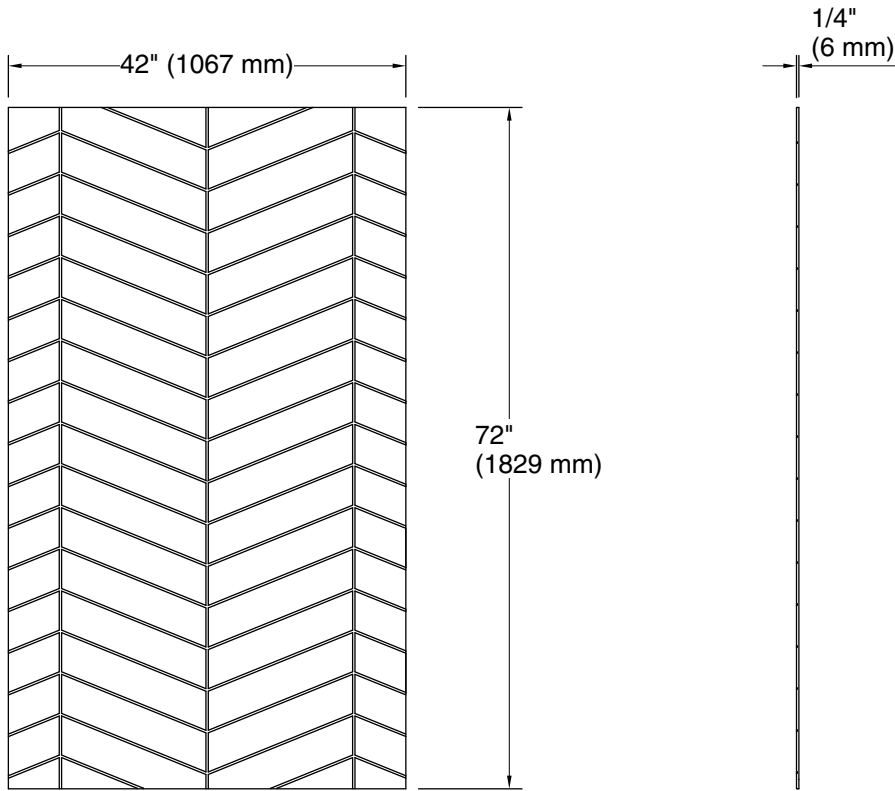

Stoneridge™
72" x 42" left bath/shower end wall with chevron
design
K-39429-T09L

Technical Information

All product dimensions are nominal.

Weight: 52.98 lbs (24 kg)

Notes

Measure your actual product for rough-in details.