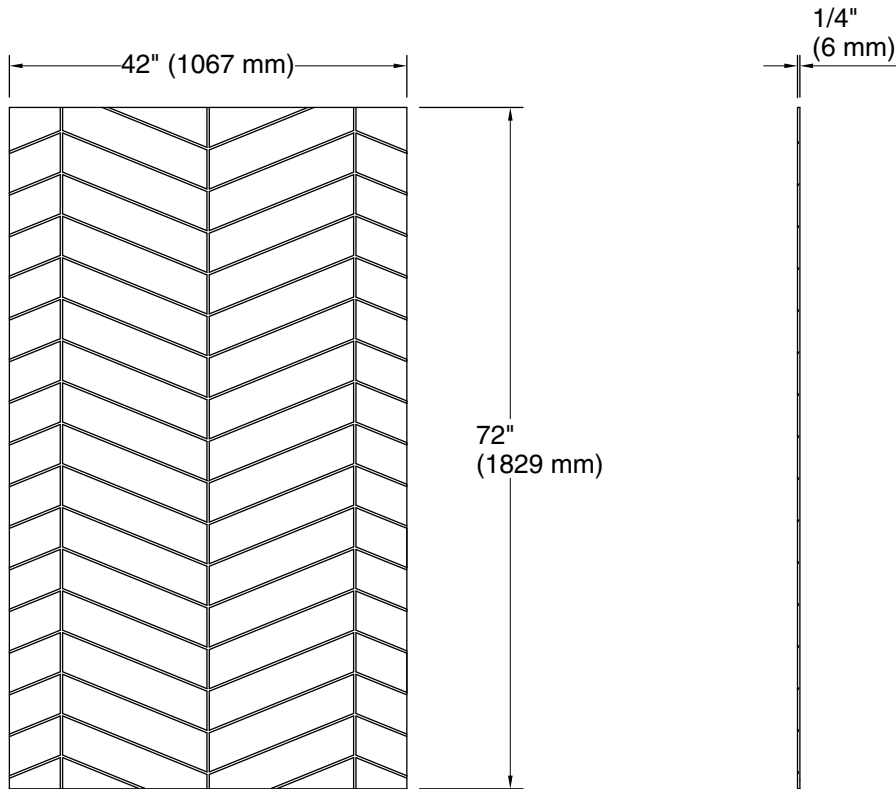

Stoneridge™
72" x 42" right bath/shower end wall with chevron
design
K-39429-T09R

Technical Information

All product dimensions are nominal.

Weight: 52.98 lbs (24 kg)

Notes

Measure your actual product for rough-in details.