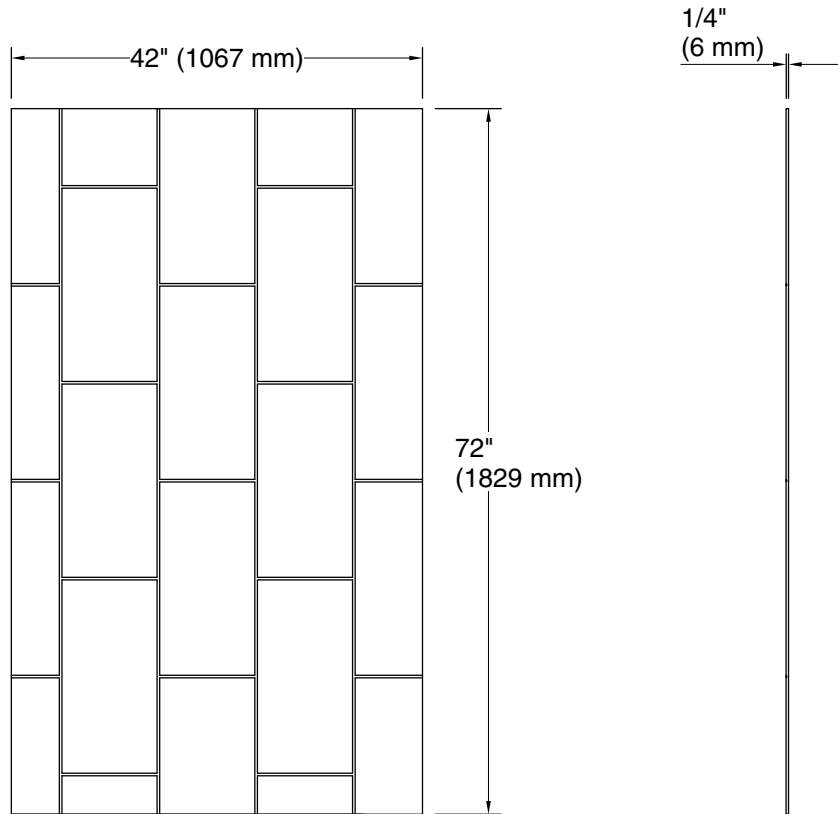

Stoneridge™
 72" x 42" left bath/shower end wall with vertical block design
K-39429-T10L

Features

- Modern vertical block design
- Matte finish complements any decor
- Factory-machined edges provide a finished look for walls without the need for trim
- Durable, nonporous walls are easy to clean and maintain
- Can be installed over existing bathing/showering walls for easy renovation projects
- Available in several distinct textures, each thoughtfully designed in a transitional style that blends classic and contemporary aesthetics
- Offered in a wide range of sizes to accommodate many design layouts and room dimensions
- Coordinates with other products in the Stoneridge™ collection

See website for detailed warranty information.

Available Colors/Finishes

Color tiles intended for reference only.

Color	Code	Description
	HW1	Honed White

Stoneridge™
72" x 42" left bath/shower end wall with vertical block design
design
K-39429-T10L

Technical Information

All product dimensions are nominal.

Weight: 53.27 lbs (24.2 kg)

Notes

Measure your actual product for rough-in details.

Install this product according to the installation instructions.