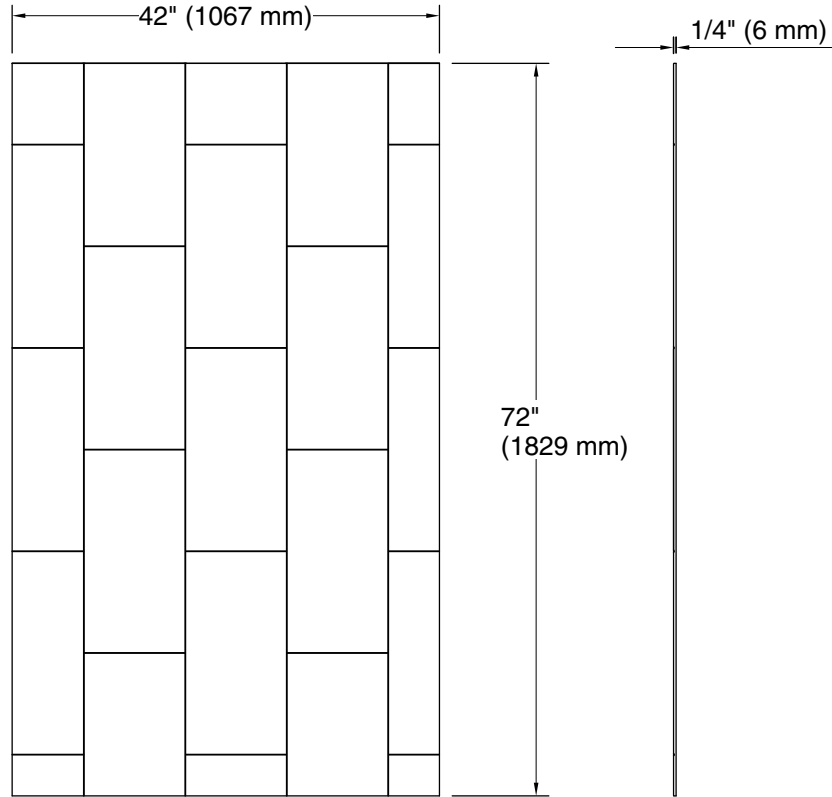

72" x 42" right bath/shower end wall with vertical block design
Stoneridge™
 design
K-39429-T10R

Features

- Modern vertical block design
- Matte finish complements any decor
- Factory-machined edges provide a finished look for walls without the need for trim
- Durable, nonporous walls are easy to clean and maintain
- Can be installed over existing bathing/showering walls for easy renovation projects
- Available in several distinct textures, each thoughtfully designed in a transitional style that blends classic and contemporary aesthetics
- Offered in a wide range of sizes to accommodate many design layouts and room dimensions
- Coordinates with other products in the Stoneridge™ collection

See website for detailed warranty information.

Available Colors/Finishes

Color tiles intended for reference only.

Color	Code	Description
	HW1	Honed White

Stoneridge™
72" x 42" right bath/shower end wall with vertical block design
design
K-39429-T10R

Technical Information

All product dimensions are nominal.

Weight: 53.27 lbs (24.2 kg)

Notes

Measure your actual product for rough-in details.

Install this product according to the installation instructions.