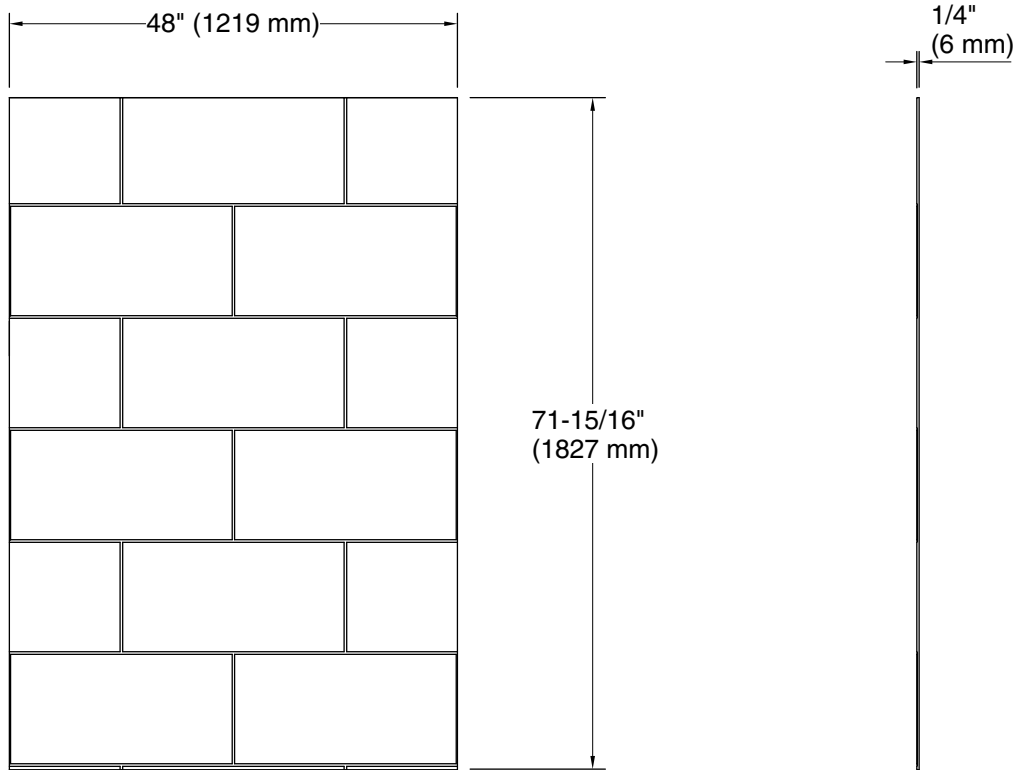

Stoneridge™
72" x 48" shower back wall with large block design
K-39430-T07

Technical Information

All product dimensions are nominal.

Weight: 60.9 lbs (27.6 kg)

Notes

Measure your actual product for rough-in details.