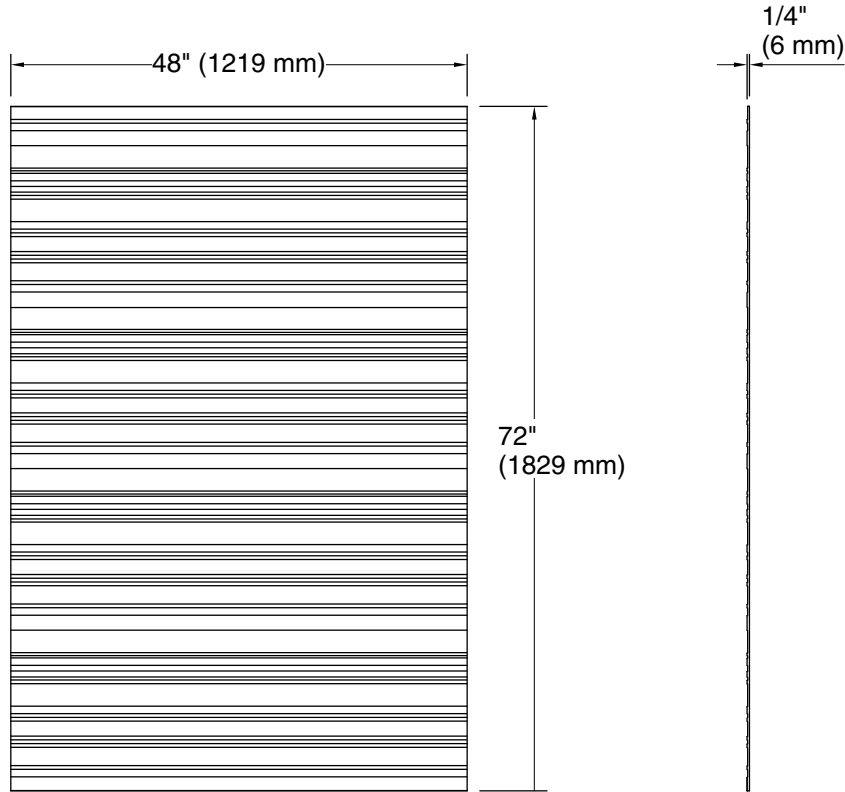

Features

- Modern linear design
- Matte finish complements any decor
- Factory-machined edges provide a finished look for walls without the need for trim
- Durable, nonporous walls are easy to clean and maintain
- Can be installed over existing bathing/showering walls for easy renovation projects
- Available in several distinct textures, each thoughtfully designed in a transitional style that blends classic and contemporary aesthetics
- Offered in a wide range of sizes to accommodate many design layouts and room dimensions
- Coordinates with other products in the Stoneridge™ collection

See website for detailed warranty information.

Available Colors/Finishes

Color tiles intended for reference only.

Color	Code	Description
-------	------	-------------

	HW1	Honed White
---	-----	-------------

Technical Information

All product dimensions are nominal.

Weight: 51.46 lbs (23.3 kg)

Notes

Measure your actual product for rough-in details.

Install this product according to the installation instructions.