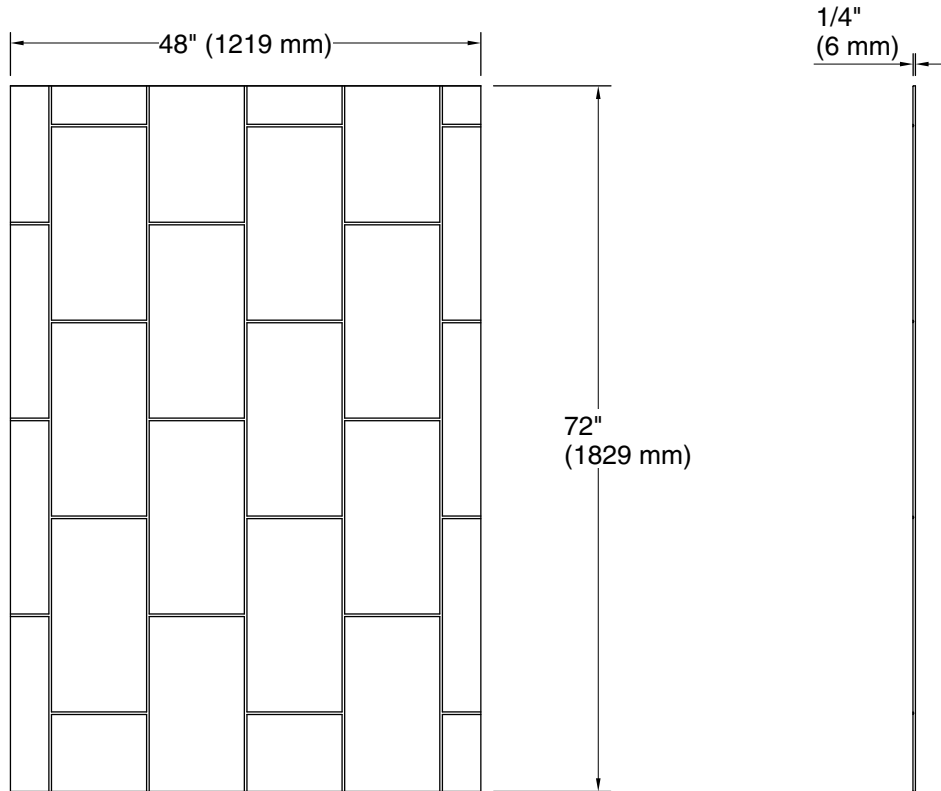

Features

- Modern vertical block design
- Matte finish complements any decor
- Factory-machined edges provide a finished look for walls without the need for trim
- Durable, nonporous walls are easy to clean and maintain
- Can be installed over existing bathing/showering walls for easy renovation projects
- Available in several distinct textures, each thoughtfully designed in a transitional style that blends classic and contemporary aesthetics
- Offered in a wide range of sizes to accommodate many design layouts and room dimensions
- Coordinates with other products in the Stoneridge™ collection

See website for detailed warranty information.

Available Colors/Finishes

Color tiles intended for reference only.

Color	Code	Description
	HW1	Honed White

Technical Information

All product dimensions are nominal.

Weight: 60.86 lbs (27.6 kg)

Notes

Measure your actual product for rough-in details.

Install this product according to the installation instructions.