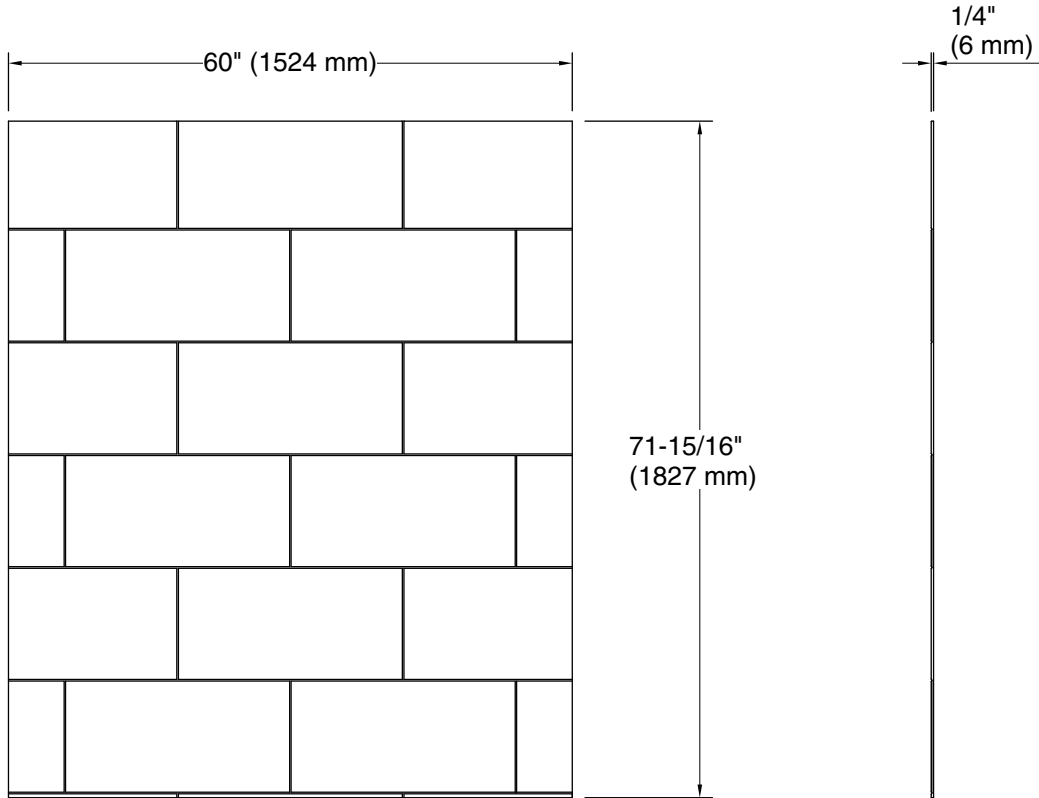

Stoneridge™
72" x 60" shower back wall with large block design
K-39431-T07

Technical Information

All product dimensions are nominal.

Weight: 76.13 lbs (34.5 kg)

Notes

Measure your actual product for rough-in details.