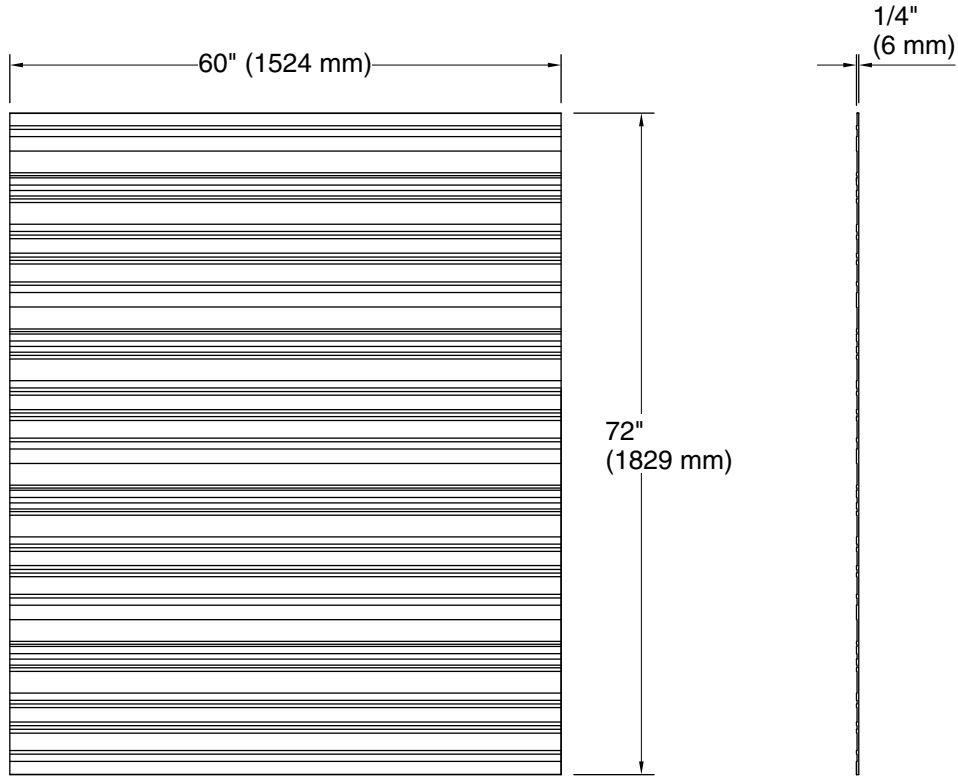

Features

- Modern linear design
- Matte finish complements any decor
- Factory-machined edges provide a finished look for walls without the need for trim
- Durable, nonporous walls are easy to clean and maintain
- Can be installed over existing bathing/showering walls for easy renovation projects
- Available in several distinct textures, each thoughtfully designed in a transitional style that blends classic and contemporary aesthetics
- Offered in a wide range of sizes to accommodate many design layouts and room dimensions
- Coordinates with other products in the Stoneridge™ collection

Technical Information

All product dimensions are nominal.

Weight: 64.32 lbs (29.2 kg)

Notes

Measure your actual product for rough-in details.

Install this product according to the installation instructions.