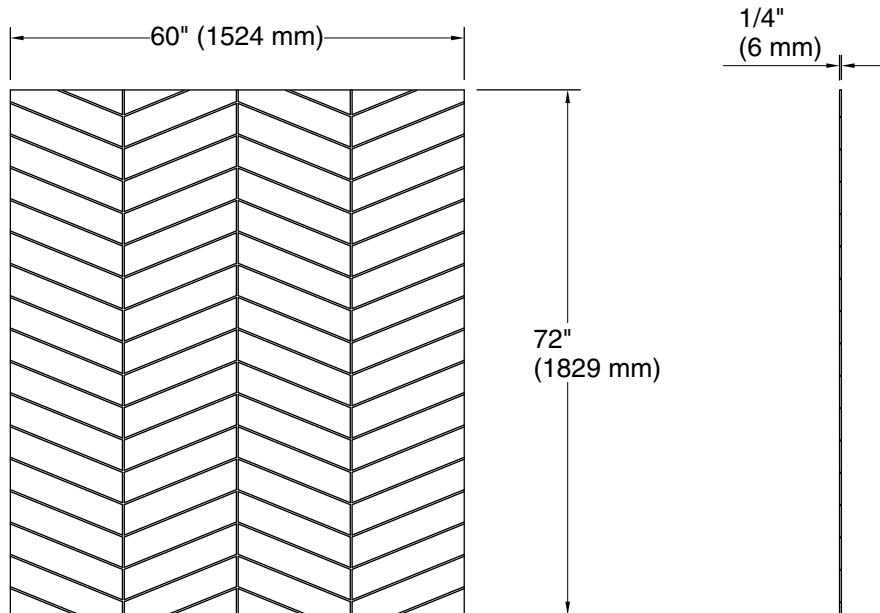

### Technical Information

All product dimensions are nominal.

Weight: 75.73 lbs (34.4 kg)