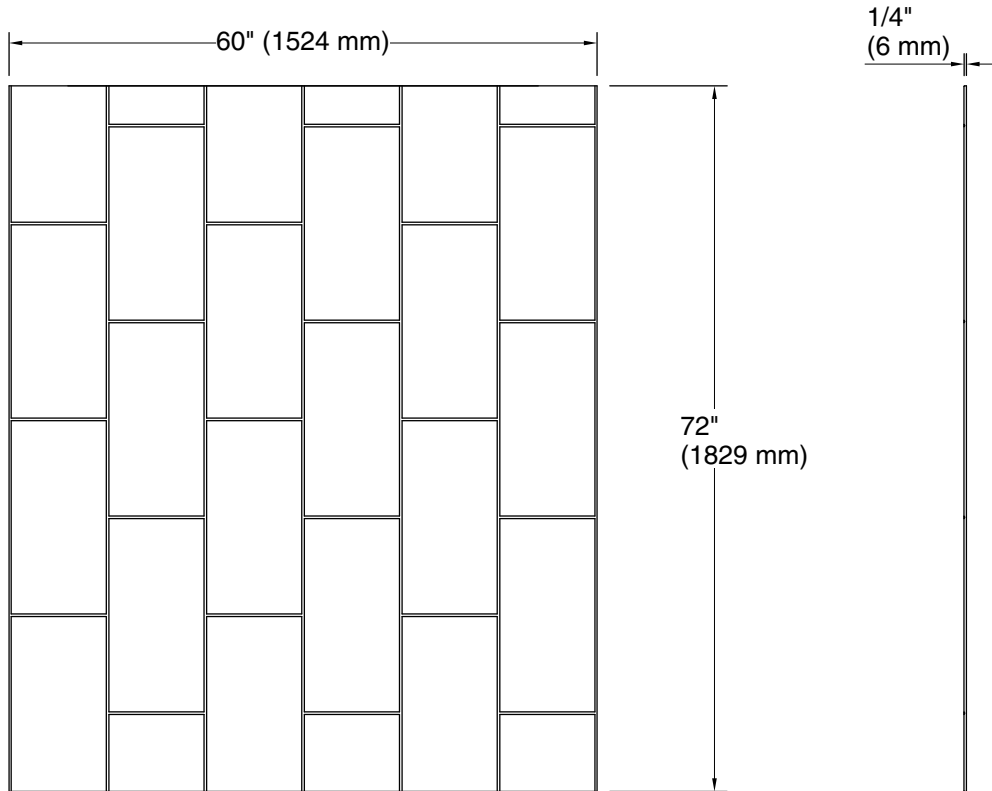

Stoneridge™
72" x 60" shower back wall with vertical block design
K-39431-T10

Technical Information

All product dimensions are nominal.

Weight: 76.04 lbs (34.5 kg)

Notes

Measure your actual product for rough-in details.